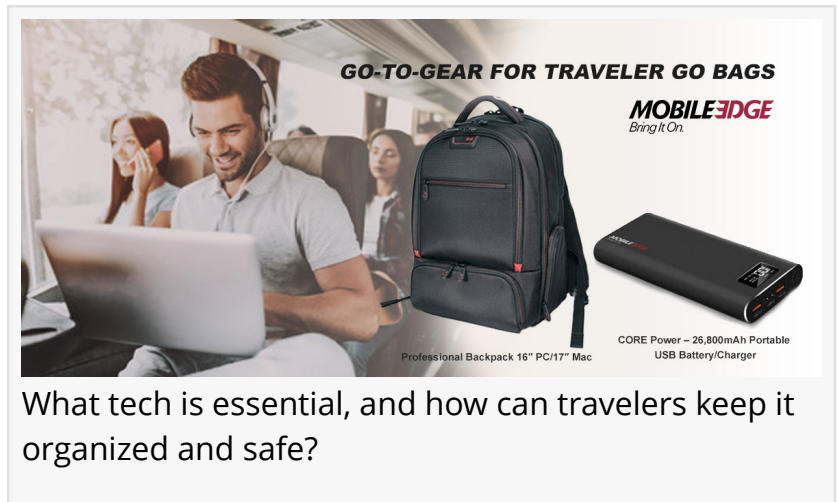

Mobile Edge Announces Go-To-Gear For Traveler Go Bags

Essential Tech, Organization, and Protective Cases Provided by Mobile Edge

ANAHEIM, CA, UNITED STATES, January 25, 2022 /EINPresswire.com/ -- More than 50% of Americans are traveling this winter for business, pleasure, or a little of both. Most will be toting personal electronics. What tech is essential, and how can travelers keep it organized and safe? [Mobile Edge](#) Announces [Go-To-Gear](#) For Traveler [Go Bags](#) - Essential Tech, Organization, and Protective Cases for Today's on the Go Professional.

What tech is essential, and how can travelers keep it organized and safe?

Paul June, VP of Marketing for Anaheim-based Mobile Edge, explains, "Travel can be stressful. For many of us, we're out of our element. We're just hoping to get to our destination in one piece, and that includes keeping our personal electronics like laptops, tablets, and smartphones safe and organized."

Essential Mobile Power & Accessories

What good is all that gear if travelers can't keep it powered

while they're on the go?

Mobile Edge's CORE Power AC USB 27,000mAh Portable Laptop Charger feeds power-hungry laptops and personal electronics. It delivers 85 watts of power, features a standard AC outlet, and meets FAA carry-on requirements.