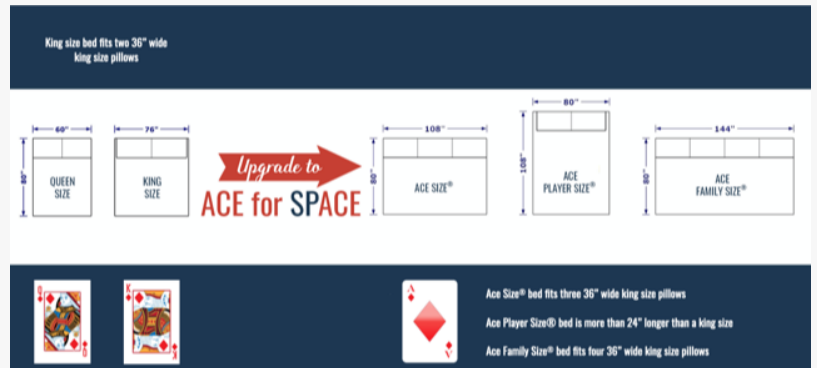

Jennifer Hill
MetaBizics LLC
+1 760-641-3477
[email us here](#)
Visit us on social media:
[Facebook](#)
[Other](#)

Ana Pekarovic, The Ace Collection® Founder

Diagram of The Ace Collection®

Size comparison of Ace Size® versus King & Queen sized beds