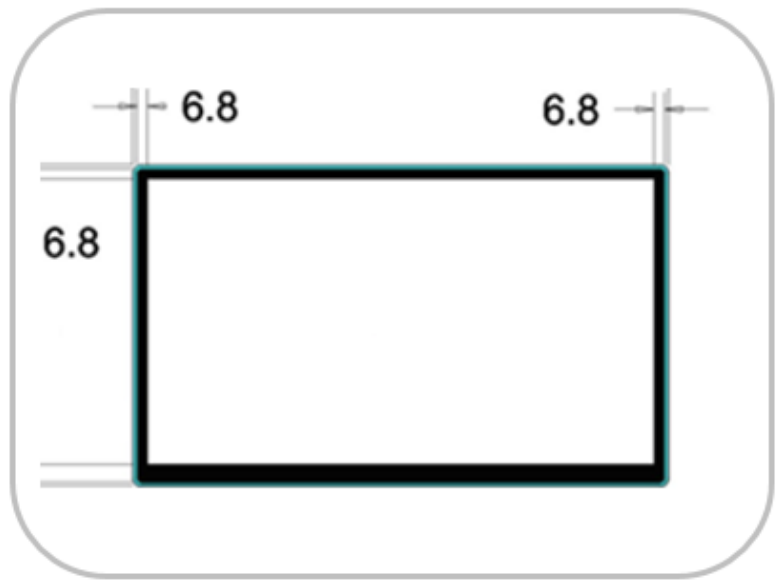

Hazel Yang

a stylish POS system with high value and reasonable price

Type-C is The Next Trend of I/O Interface for POS System

a stylish POS system with high value and reasonable price

a stylish POS system with high value and reasonable price