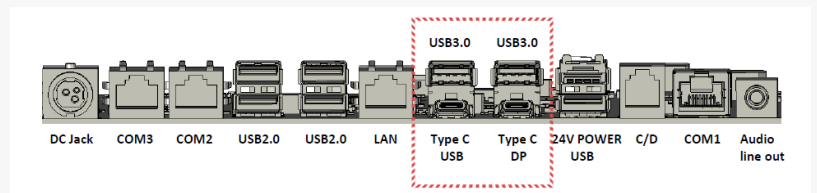

The high flexibility and compatibility of Clientron PT2700 is aiming to provide the best and newest POS system to the partners. If you need more information, please visit our website at <https://www.clientron.com>.

About Clientron

For over 35 years, Clientron has designed kiosks and POS for system integrators around the world. We help you get your project from conception to the storefront quicker and easier while providing second-to-none after-sales support.

Clientron was founded in 1983. The company is dedicated to providing highly integrated embedded solutions to our clients worldwide. With more than 35 years of experience in design, manufacturing, and after-sales service, Clientron offers high-quality and technology-leading solutions, including POS, Kiosk, Thin Client, and Automotive Electronics. Clientron commits to continue providing engineering excellence towards innovative solutions and the best services to global partners and customers. Visit us at www.clientron.com.

Hazel Yang

a stylish POS system with high value and reasonable price

Type-C is The Next Trend of I/O Interface for POS System