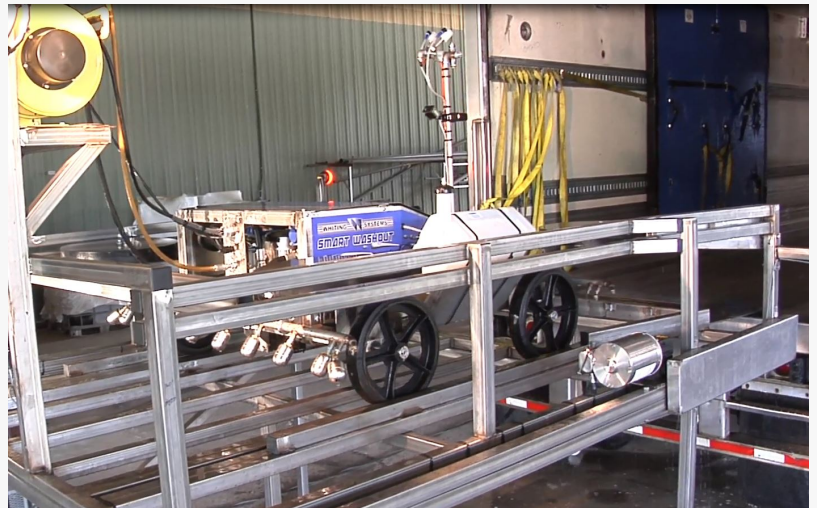

Internal Trailer Wash Docking Station

About Whiting Systems, Inc.:

Whiting Systems, Inc., founded in 1974, is a global leader in providing transportation disinfecting and washing systems service to the leading truck, train, bus, and [commercial transit companies](#) in the world. Whiting's accounts include all major rental companies, airline industry, passenger rail, bus transit, and commercial carriers. WSI caters to a broad spectrum of clientele and all their needs including sanitation and occupant's health and safety. With over 1000 locations in the Continental United States, South America, Australia, Canada, Mexico, Middle East and the United Kingdom, Whiting Systems, Inc. is the industry leader for transportation image and hygiene. Our objective is to help you make a greater profit with your fleet image program. We do this by providing the greatest long-term value relative to wash cost, truck washing systems quality and wash time.

Jason Richard Rhoads
Whiting Systems
+1 800-542-9031
info@whitingsystems.com