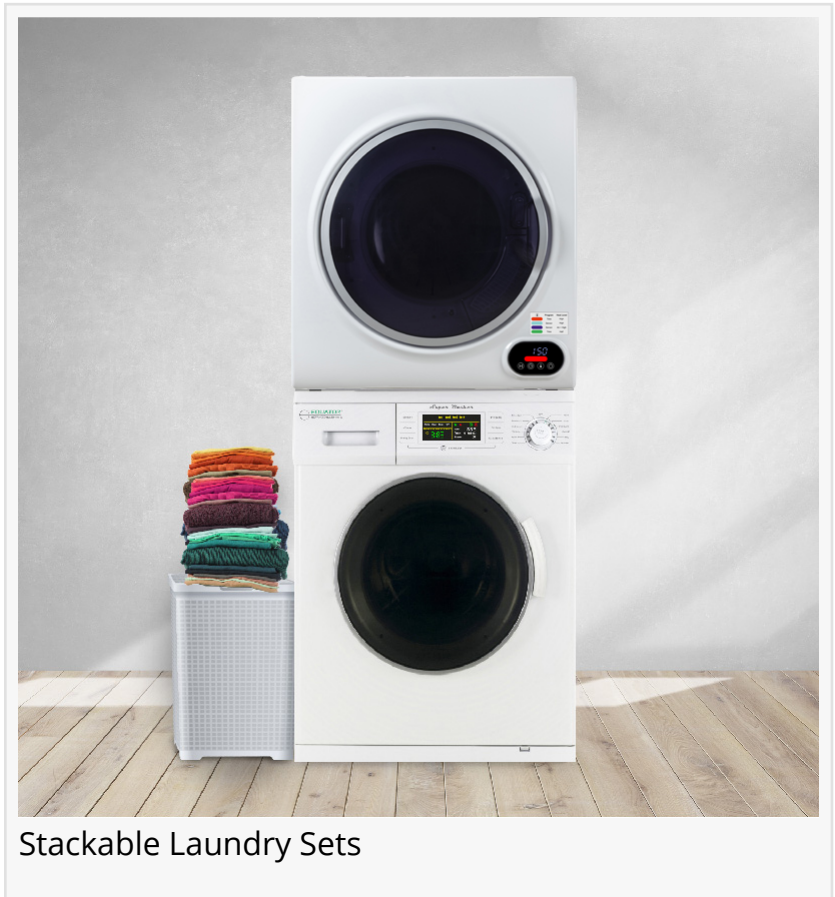

# Equator Introduces New Space-Saving Stackable Washer-Dryer Sets

*Customers don't have to sacrifice space for clean, healthy living with Equator's new line of stackable washer-dryers.*

HOUSTON, TEXAS, UNITED STATES, April 9, 2022 /EINPresswire.com/ -- Equator Advanced Appliances is proud to help homeowners, apartment dwellers, and RV explorers win back valuable space with the release of two new [stackable washer-dryer](#) sets. Both sets come with Equator's 3.5 cu. ft. ED 852 compact short dryer, but customers can customize their clean by stacking the dryer with either Equator's 835 or 824N washers.

The larger of the two washers, the 1.9 cu. ft. 835 [front-loading](#) washer can hold up to 18 pounds of clothes so families can tackle intense laundry days. It is equipped with sanitize and allergen cycles that warm water to a virus-killing 165 degrees, ideal for allergy-suffers and those working in contaminated environments. Additionally, the anti-bacterial drum baffles prevent bacteria from growing, ensuring clothes are completely clean after every cycle. The intuitive touch screen control panel and memory programs helps save time by making it easy to choose from 15 various cycles and run customized washes with every load.

Customers can also choose the 824N front-loading washer. This 13-pound capacity washer maximizes washing efficiency by calculating precisely the amount of water needed for a thorough clean, helping consumers save electricity and money. Equipped with 12 wash cycles, including quick wash, heavy, baby, and delicates, customers can customize every load based on their needs.

Stackable Laundry Sets

Both washers are also rich in convenient features, such as the winterize cycle. Ideal for RVs and cabins, this two-minute cycle makes it simple to prep for the winter. Additionally, both washers are strategically equipped with a quiet cycle that's ideal for small spaces and busy families, plus a child lock feature to keep children safe.