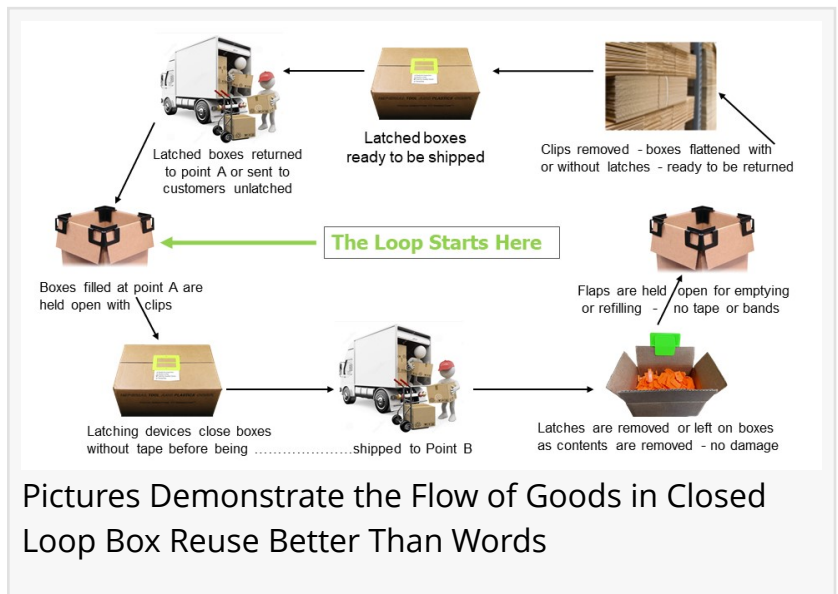

Wikipedia Recognizes New Image for Closed Loop Box Reuse

Reusable latches and clips allow reuse of boxes without tape in supply chain closed loops

PEWAUKEE, WISCONSIN, USA, April 7, 2022 /EINPresswire.com/ -- Graphic images are worth a thousand words.

As the world continues to deal with the ravages of "Climate Change," behaviors to assist with these changes are growing. With that in mind, the Wikipedia images illustrating the application of [closed loop box reuse](#) in supply chain logistics have changed. Box Latch™ Products made by Eco Latch Systems, LLC in Pewaukee, WI is encouraging people to see how this environmentally friendly transportation circle can work in their businesses.

“

It's not easy to envision, invent and produce something this simple that works this well.”

*Jim Niemiec, Co-Owner,
Imperial Tool & Plastics,
Greendale, WI*

The Box Latch™ is [a device that closes box flaps and allows reopening them without damage](#) caused by tape, glue, or staples. Boxes closed with these latches can be reused 10-25 times in inventory management, manufacturing, distribution centers, assembly cells, work in process and anywhere there is a [Closed Loop](#). Latches can be used indefinitely.

A second product line, i.e., a flap fastener called the Clip & Stack, hold flaps open, down and out of the way while allowing for easy transport and stacking of full or empty boxes. Replacing plastic

totes that store only air when empty with collapsible, reusable and recyclable cardboard boxes saves the cost of expensive floor and racking space. Best of all, this unique device allows boxes and cartons to be stacked and stored open or transported on carts while remaining open.