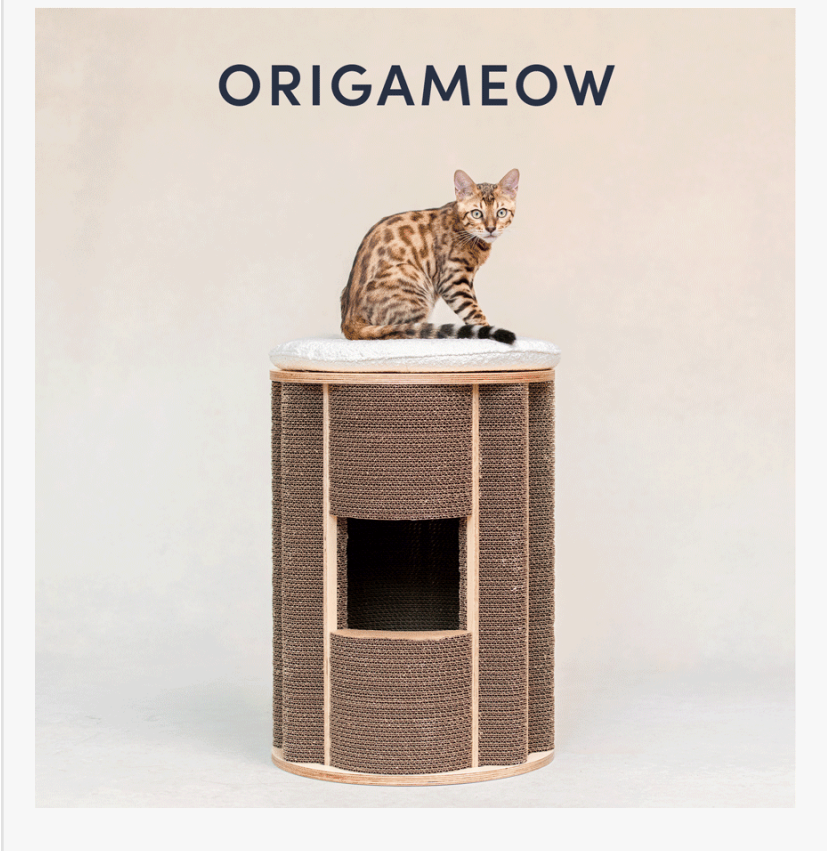

Stylish, Eco-friendly Furniture for the Cat and Cat Parents

AMSTERDAM, NETHERLANDS, April 11, 2022 /EINPresswire.com/ -- [SØDE Design](#) is innovative and operates on the cutting edge of pet, interior, and sustainability. The strategy is clear and focused; produce 'green' to reduce CO2 emissions and at the same time offer a Scandinavian-inspired interior line that is eye-catching and usable for the cat and cat owner. All designs are long-lasting and designed with the help of a veterinarian and cat behaviorist.

Research during the pandemic has shown that for 75% of consumers sustainability is a crucial factor when buying furniture.* Pet owners are in a comparable situation and would like to buy more durable furniture. "At SØDE Design, sustainability is crucial and we are the first to create furniture designs different from what is currently available." says founder Carole Picou-Katmann. "Our goal is to make beautiful, functional, and timeless (cat) furniture with the environment in mind. The furniture is made of high-quality materials, produced in Europe, with care and respect for people, cats, and the environment. Our products are inspired by cats and come in a stylish Scandinavian design."