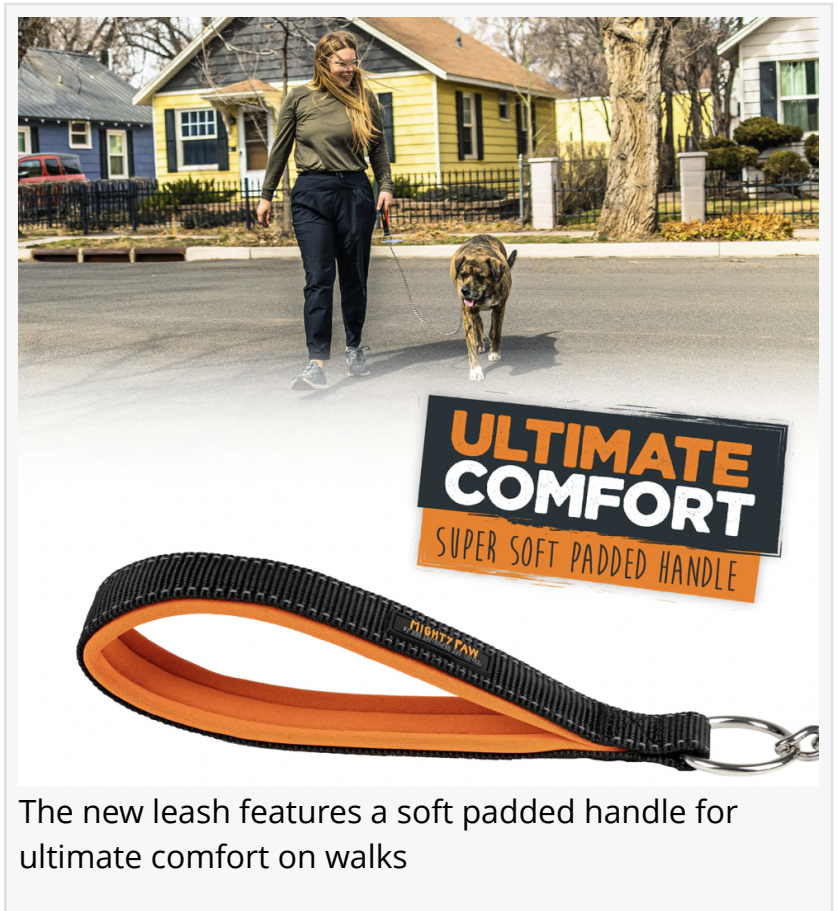

The new leash features a soft padded handle for ultimate comfort on walks

This press release can be viewed online at: <https://www.einpresswire.com/article/568254331>

EIN Presswire's priority is source transparency. We do not allow opaque clients, and our editors try to be careful about weeding out false and misleading content. As a user, if you see something we have missed, please do bring it to our attention. Your help is welcome. EIN Presswire, Everyone's Internet News Presswire™, tries to define some of the boundaries that are reasonable in today's world. Please see our Editorial Guidelines for more information.

© 1995-2022 IPD Group, Inc. All Right Reserved.