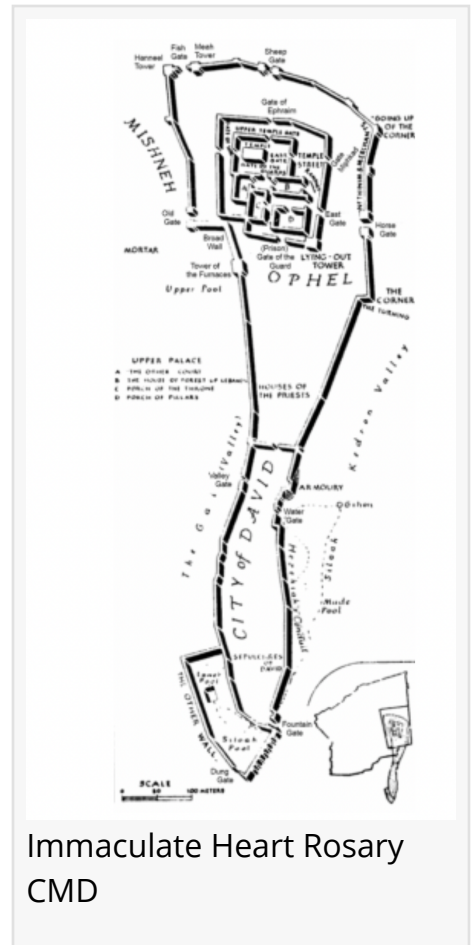

Immaculate Heart Rosary
CMD

This press release can be viewed online at: <https://www.einpresswire.com/article/568595079>

EIN Presswire's priority is source transparency. We do not allow opaque clients, and our editors try to be careful about weeding out false and misleading content. As a user, if you see something we have missed, please do bring it to our attention. Your help is welcome. EIN Presswire, Everyone's Internet News Presswire™, tries to define some of the boundaries that are reasonable in today's world. Please see our Editorial Guidelines for more information.

© 1995-2022 IPD Group, Inc. All Right Reserved.