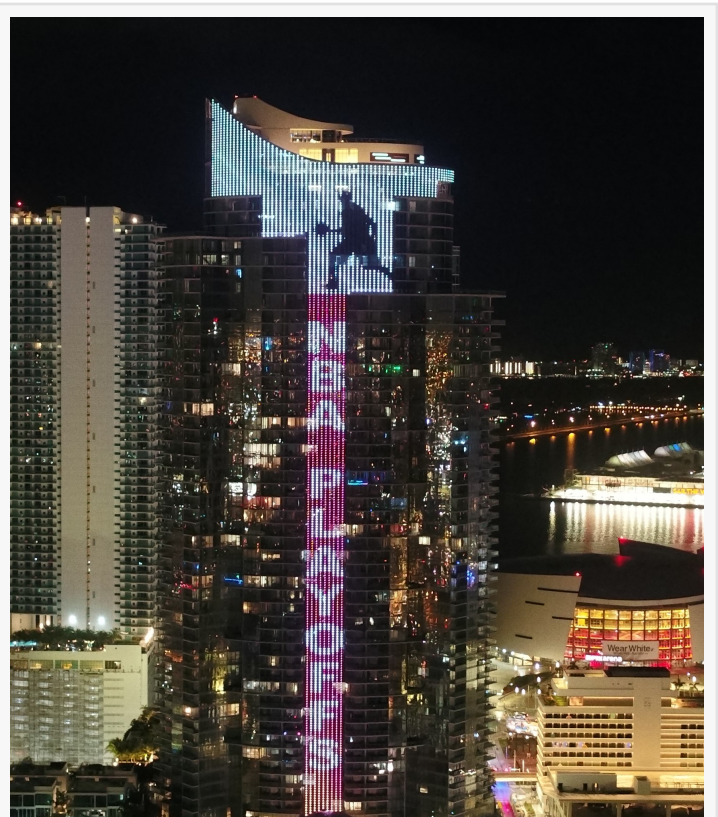

#### Indoor Basketball Court & Jetsons-Style Flying Car Skyport

Paramount, the world's most heavily-amenitized condo-tower, is often referred to as a "vertical country club."

It features a boxing gym, conservatory, fitness center, lounges, spa, racquetball and tennis courts, resort-style pools, and an indoor basketball court.

#### Beacon of Competition

700-Foot-High Paramount Miami Worldcenter Skyscraper Ignites World's Tallest Digital Silhouette Image of Basketball Player on Eve of NBA Playoff Game Between The Miami Heat and The Atlanta Hawks at Miami's FTX Arena. (Bryan Glazer | World Satellite Television News)