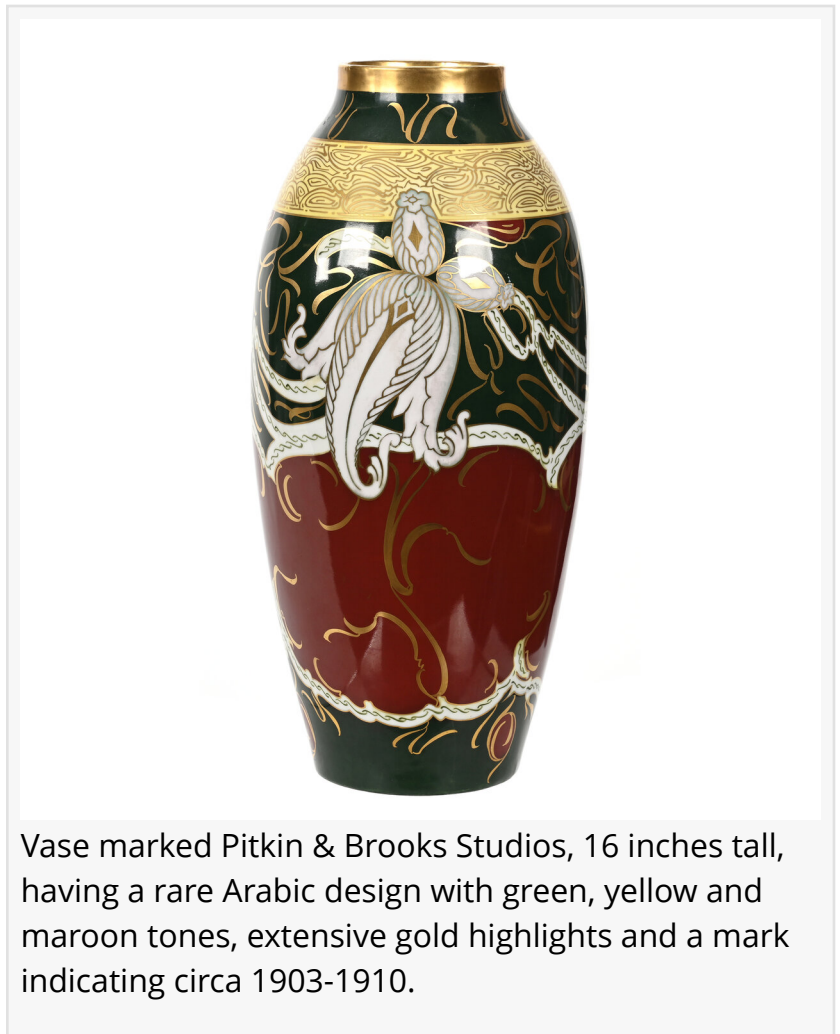

Other items from the Alan Reed collection include a French bisque head doll marked Tete Jumeau, 24 inches tall, with pierced ears, a closed mouth, sleep eyes, a jointed wood body, a pink dress with lace and the original shoes; and a vase marked Pitkin & Brooks Studios, 16 inches tall, having a rare Arabic design with green, yellow and maroon tones, gold highlights and a mark indicating circa 1903-1910.

People can register and bid online now, at www.liveauctioneers.com/woody-auction-llc. Bidders are encouraged to register at least 48 hours in advance. There are no reserves, and there is no buyer's premium for bidders who attend in person and pay by cash or check. Online bidders will be charged a 20 percent buyer's premium (or, they can pay by cash or check for a 15 percent buyer's premium).

Absentee bids will be accepted, with a written statement indicating the lot number and amount of the bid. The deadline to submit an absentee bid is 12 o'clock noon on Thursday, May 12th. All absentee bids will be charged a buyer's premium of 15 percent of the selling price (or 10 percent