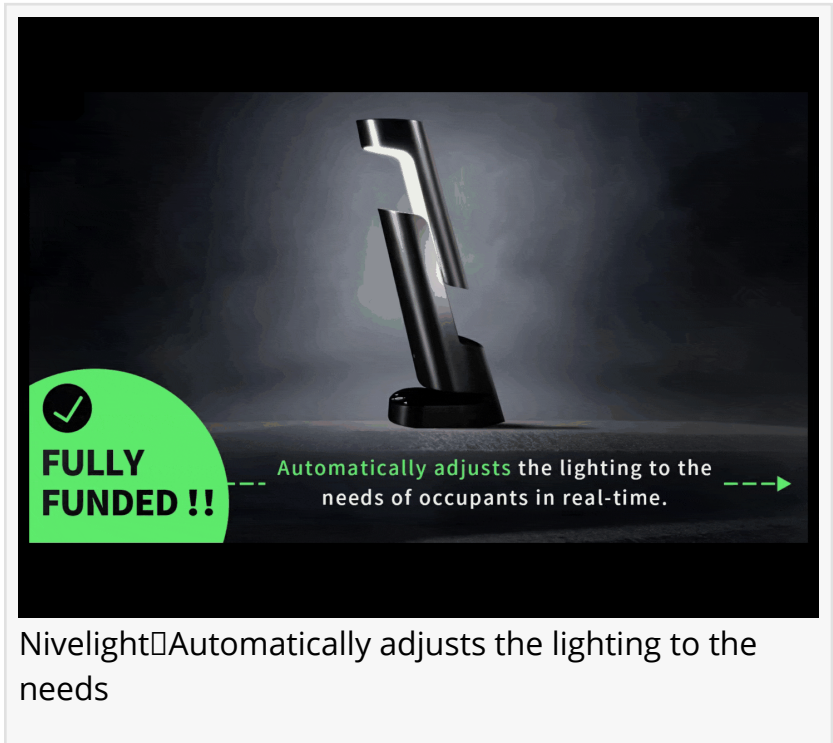

# Nivelight: A Smart Lamp with Innovative Features Launches a Kickstarter Campaign

*Nivelight is an intelligent Lamp designed with brilliant features that make it a must-have product.*

SEATTLE, WASHINGTON, May 7, 2022 /EINPresswire.com/ -- UBOT LUMAS, a US-based venture, has come out with an innovative Smart Lamp called Nivelight that is packed with remarkable features. The product has been thoughtfully designed and is set to delight the users with its multi-purpose design and features. UBOT LUMAS is proud to introduce its flagship product that allows you to enjoy perfect light for all your needs. UBOT LUMAS's team is launching a [Kickstarter](#) campaign that promises exclusive rewards, as it looks to find supporters for its pioneering product.

“We wanted to design a Smart table lamp that goes beyond traditional lamps and enhances user experience. The lamp's height adjustment and dimming are automatic and precise, depending on the brightness level in the room,” says a spokesperson from UBOT LUMAS.

What makes Nivelight a Smart Lamp?

Nivelight has 2 main features that turn it into a smart lamp.

The first feature is the inbuilt body heat sensor that can accurately detect your presence. It will turn on automatically when you come into a room and turns off 2 min after you leave the room.