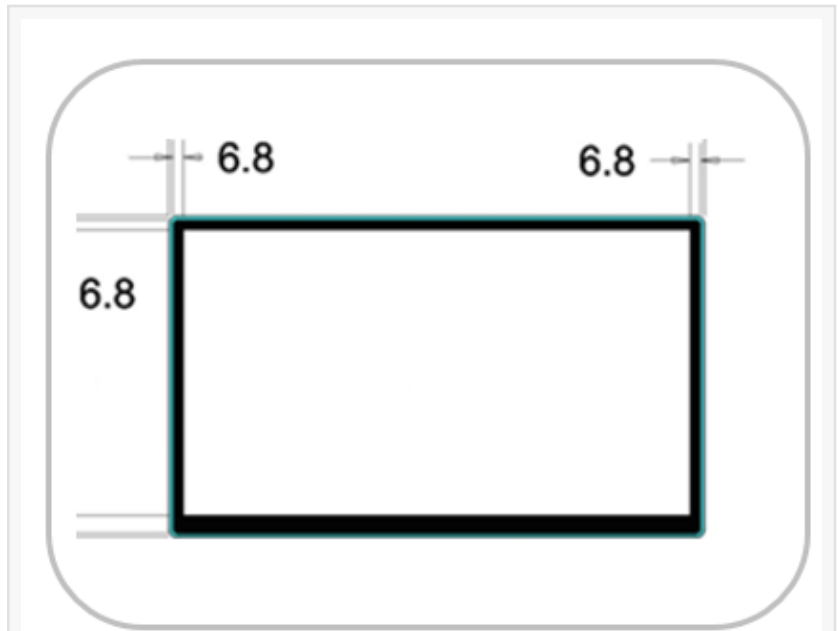

bezel widescreen FHD monitor and is equipped with Intel® 8th Whiskey Lake Core™ I processor to fully match the modern aesthetics with high-performance hardware. If you need more information to modernize your counter, please visit our website <https://www.clientron.com>.

About Clientron

For over 35 years, Clientron has designed kiosks and POS for system integrators around the world. We help you get your project from conception to the storefront quicker and easier while providing second-to-none after-sales support.

Clientron was founded in 1983. The company is dedicated to providing highly integrated embedded solutions to our clients worldwide. With more than 35 years of experience in design, manufacturing, and after-sales service, Clientron offers high-quality and technology-leading solutions, including POS, Kiosk, Thin Client, and Automotive Electronics. Clientron commits to continue providing engineering excellence towards innovative solutions and the best services to global partners and customers. Visit us at www.clientron.com.

Hazel Yang
Clientron Corp.
+886 2 2698 7068
[email us here](#)

a stylish POS system with high value and reasonable price

- **Powerful**
  Powerful & energy-efficient Intel® Core i processors for multiple tasks
- **Backup**
  Support RAID 0/1 for storage backup plan avoiding data loss
- **USB Type-C DP**
  Support Type-C Display Application
- **Secure**
  Double security with TPM (Trust Platform Module)
- **Extension**
  Default 24V Power USB for more POS Peripherals
- **M.2 Storage**
  Support Dual m.2 SSD 2280 & 2242
- **Faster**
  Faster Storage read/write: PCI-Ex4 M.2 SSD, 4 times speed faster than SATA3 ssd

a stylish POS system with high value and reasonable price