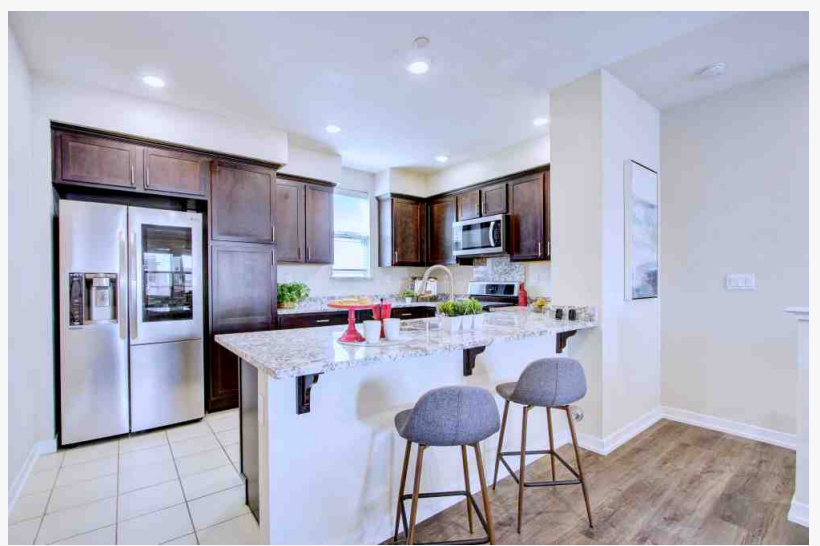

The primary bathroom has a double-sink vanity, medicine cabinet, separate water closet, tile flooring, a massive walk-in closet, and a private balcony off the primary bedroom.

Open House Information: 5/28, 5/29
from 1:00 PM – 2:00 PM

Bids can be placed on this home starting on Tuesday, 5/31/2022 from 3:00 PM – 6:00 PM. Registration steps include submitting a Pre Approval letter or proof of funds

Visit: [TradeMyHome.com/415-cherry-cir](https://www.TradeMyHome.com/415-cherry-cir) for more information about this property.

Gupta Group
Your Home Sold Guaranteed Realty
+1 408-763-8131
[email us here](#)