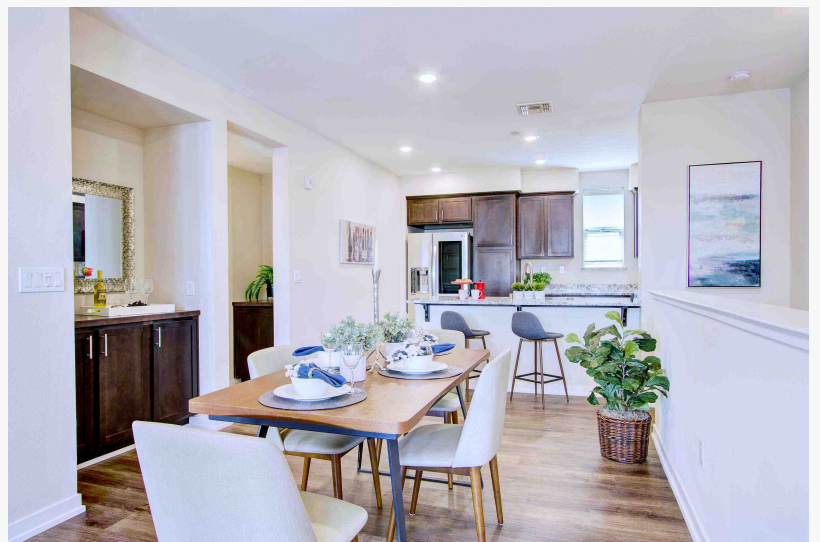

The primary bathroom has a double-sink vanity, medicine cabinet, separate water closet, tile flooring, a massive walk-in closet, and a private balcony off the primary bedroom.

Open House Information: 5/28, 5/29
from 1:00 PM – 2:00 PM

Bids can be placed on this home starting on Tuesday, 5/31/2022 from 3:00 PM – 6:00 PM. Registration steps include submitting a Pre Approval letter or proof of funds

Visit: [TradeMyHome.com/415-cherry-cir](https://www.TradeMyHome.com/415-cherry-cir) for more information about this property.

Gupta Group
Your Home Sold Guaranteed Realty
+1 408-763-8131
[email us here](#)