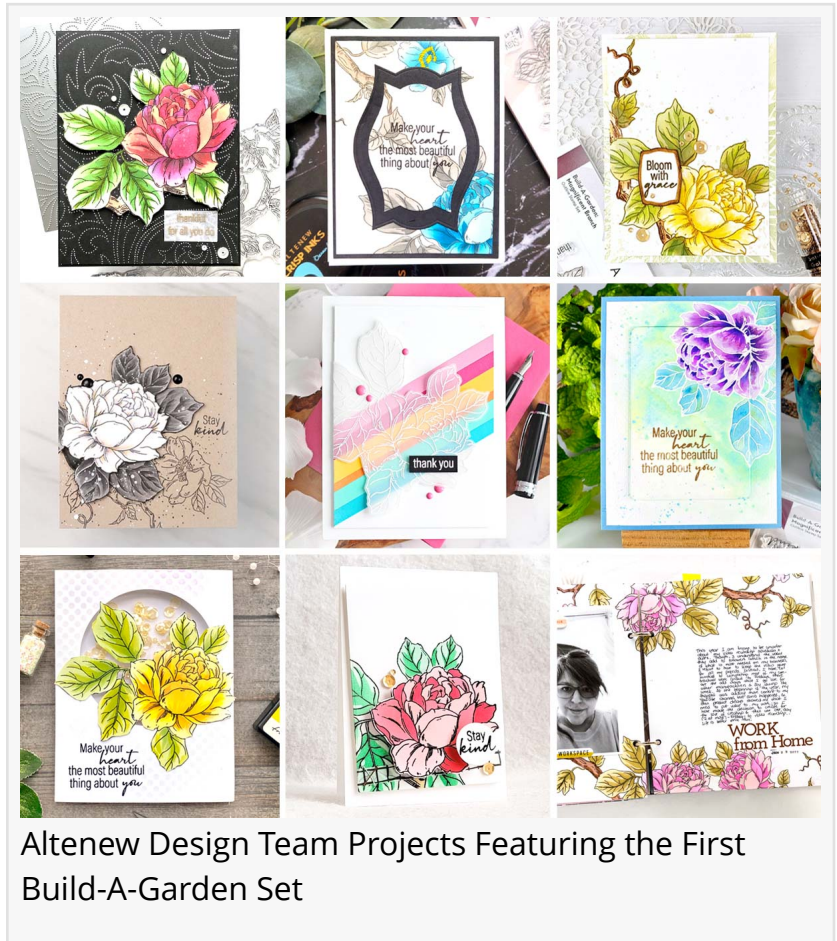

# Altenew's Fan-Favorite Original Crafting Subscription IS Evolving

*The Build-A-Flower stamping subscription is transitioning into a new and improved series.*

SYRACUSE, NEW YORK, USA, June 10, 2022 /EINPresswire.com/ -- [Altenew](https://www.altenew.com), a high-end paper crafting products company, has always been famous for its iconic layering stamps. From the first Painted Flowers Stamp Set launched in 2014, paper crafters raved about how artistic and talented they felt creating stunning inked flowers on their projects. Altenew has since released hundreds of gorgeous floral layering stamped designs, but it wasn't until 2017 with the launch of the Build-A-Flower layering stamp and die subscription that layering stamping took the crafting world by storm.

Altenew Design Team Projects Featuring the First Build-A-Garden Set

The popular [Build-A-Flower stamp and die sets](#) were released monthly for four years and celebrated the beauty of a wide variety of flowers. The stamp sets, which are still available for sale in the Altenew shop, are each bundled with its coordinating die set, making it simple for crafters to start card making and scrapbooking right away. Hundreds of Altenew crafters enjoyed receiving this subscription in the mail on the first of every month.

## Level Up Your Paper Crafts with **Stunningly Realistic Flowers**