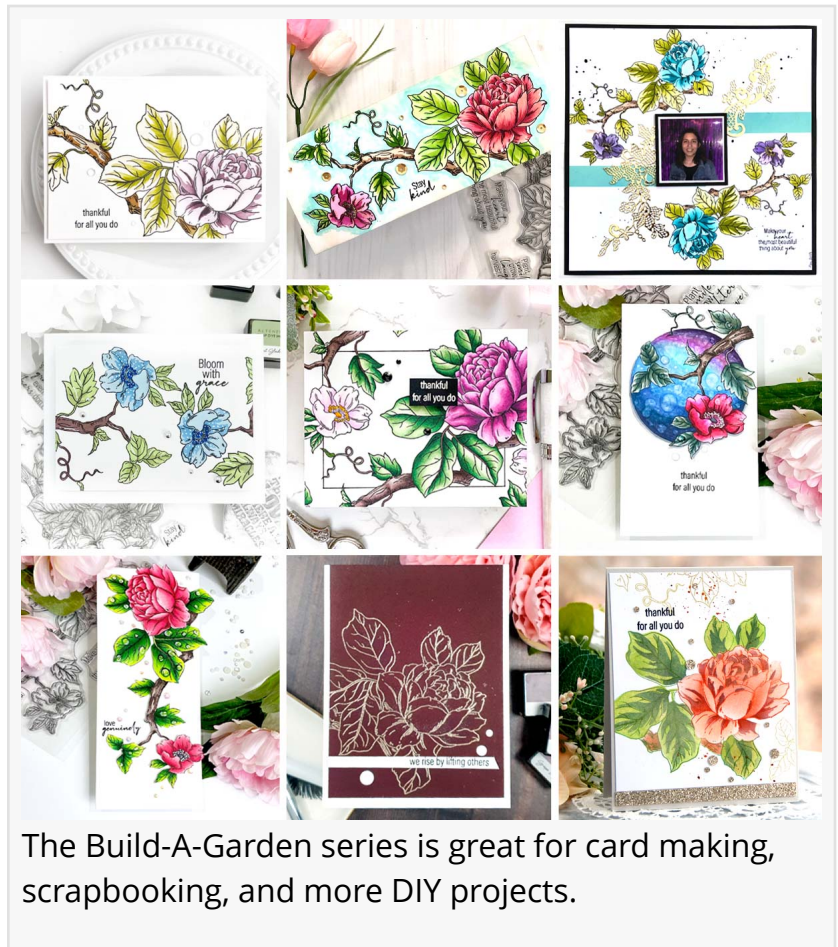

simple coloring and layering stencils and their increasing popularity, we believe that incorporating this product category with a stamp set will give you the best of both worlds.”

The new Build-A-Garden project set would be priced the same as the original Build-A-Flower and would include an increased variety of products. Each month’s bundle includes a stamp set along with a coordinating stencil set and/or die set, as well as a customer-favorite Mini Blending Brush. This fun addition allows crafters to build their collection of brushes from month to month to allow for more ink blending options with the layering stencils and other blending needs in the craft room. This revamped subscription experience further allows crafters to celebrate flowers in their natural, iconic forms - in nature, in gardens, and surrounded by other flowers and plants.

The Build-A-Garden series is great for card making, scrapbooking, and more DIY projects.

“

At Altenew, we believe in providing the best crafting experience and making the most from our products. The Build-A-Flower has a special place in our hearts as our very first Altenew subscription.”

*Tasnim Ahmed, Altenew
President and Product
Development Team Lead*

To stay true to the floral theme in this flower-centric series, the company will release gorgeous new floral designs each month. Each month’s stamp set will focus on multiple flowers blooming in their natural environments for extra crafting versatility. As shared by Tasnim, “this series will emphasize the beauty of the garden.”

In addition, for a fun surprise each month, this subscription will be a bit more fluid in terms of its contents compared to the other Altenew subscriptions which tend to include the same exact product categories every month. Specifically, the Build-A-Garden will include a variation of a stamp set (sized 4x6 or 6x8, either an outline design or an outline design with coloring layers) and a set of Simple

Coloring Stencils or Layering Stencils. The set will always include a mini blending brush, and during some special months, a coordinating die set will be added as a fun bonus.