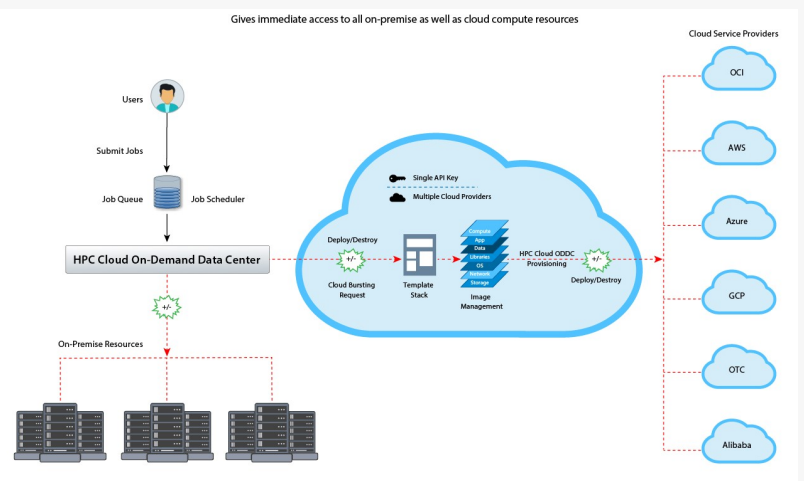

Adaptive Computing Signs Partnership Agreement with Global Computing Headquartered in Mexico City

Adaptive Computing Enterprises, Inc. has signed a Partnership Agreement with Global Computing, a distributor of specialized software products in Mexico City.

Agreement Signing Ceremony

HPC Cloud On-Demand Data Center gives access to on-premise as well as cloud resources.

reduce costs, and accelerate their development efforts. Global Computing's primary focus is to provide leading HPC technology software products to its customers so that they can develop applications faster and get more accurate results in the areas of science, engineering, artificial intelligence, High Performance Computing, etc.

The Adaptive [HPC Cloud On-Demand Data Center](#) (ODDC) is a scalable cloud systems management solution that gives organizations the ability to leverage public Cloud Service Provider (CSP) resources, without vendor lock-in to any CSP. The HPC Cloud ODDC solution gives organizations the ability to spin up temporary or persistent HPC cloud infrastructure resources quickly, inexpensively, and on-demand. This enterprise-grade platform can be used to automatically deploy and build clusters in the Cloud, automatically run applications on those clusters, and then terminate the cloud resources, assuring that you only pay for what is being used. By automatically shutting down cloud resources when not in use, customers can save up to 70 percent of cloud usage costs when using the HPC Cloud On-Demand Data Center solution.