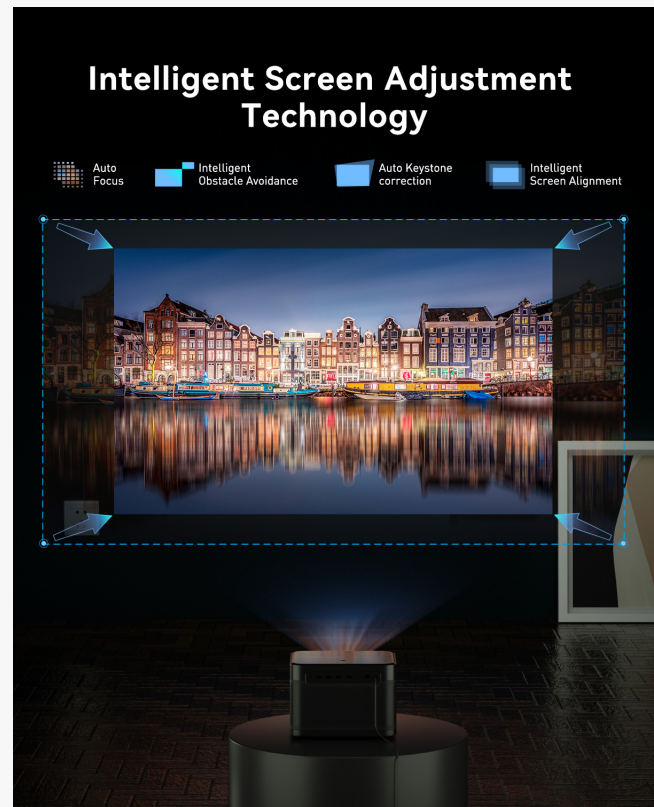

projector.

Compared with Epson Home Cinema 4010, Dangbei Mars Pro is much better in terms of cost, appearance, system, memory, and wireless connectivity.

Dangbei Mars Pro is more suitable for home use in view of its smart features and cool design.

Alice Freeman

projector 1

mall@dangbei.com

Visit us on social media:

[Facebook](#)

[Twitter](#)

[LinkedIn](#)

[Other](#)

Trapezoidal correction focus into screen