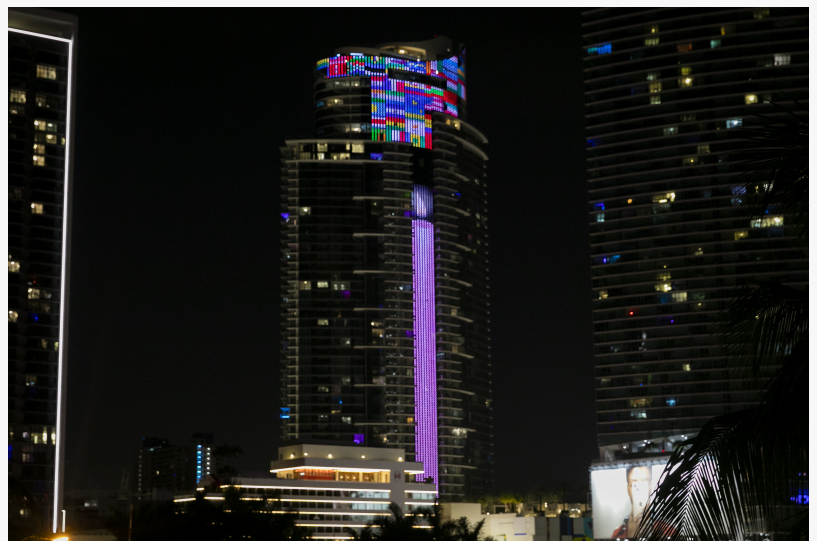

Deadly Surfside Condo Collapse Anniversary, Paramount Miami Worldcenter Ignites Tallest Digital Memorial Message

MIAMI, FLORIDA, USA, June 23, 2022
/EINPresswire.com/ -- Download Files |
[B-Roll](#) & [Photos](#) | Contact: Bryan Glazer
| World Satellite Television News |
561.374.1365 |
Bryan@Televisionnews.com

In observance of the one-year anniversary of the deadly Surfside Condominium Collapse, the world's tallest digital commemorative candle, the world's most enormous electronic memorial message, and a mammoth moving mosaic of flags from around the world, are lighting-up the South Florida skyline at the 60-story [Paramount Miami Worldcenter](#) skyscraper, in downtown Miami.

Paramount Miami Worldcenter Illuminates Miami Skyline with Massive Memorial Message to Families of Victims of Surfside Condo Collapse on One Year Anniversary of Tragedy (Bryan Glazer | World Satellite Television News)

On June 24, 2021, at approximately 1:22a.m., the 12 story, oceanfront Champlain Towers South condominium high-rise building collapsed, killing 98 people.

The 700-foot-tall Paramount Miami Worldcenter features the world's most-advanced and tallest L.E.D. animation lighting system.