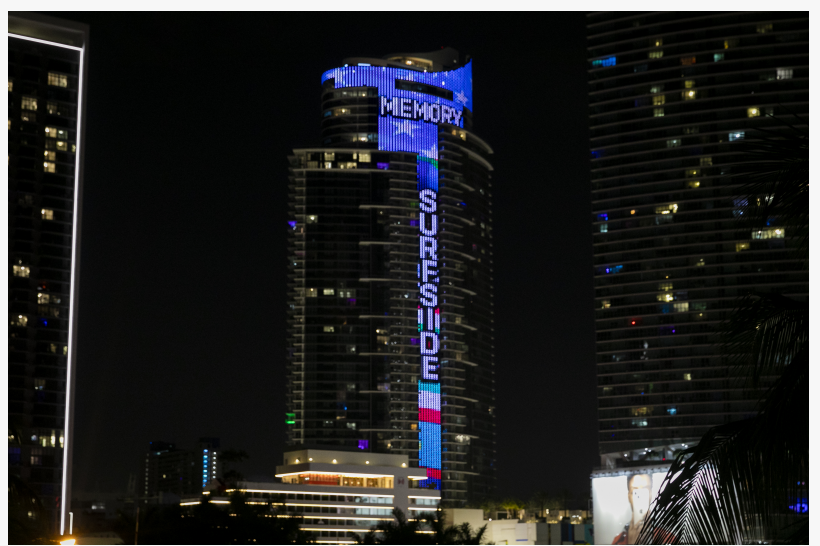

In observance of the one-year anniversary of the deadly Surfside Condominium Collapse, the world's tallest digital commemorative candle, the world's most enormous electronic memorial message, and a mammoth moving mosaic of flags from around the world, are lighting-up the South Florida skyline at the 60-story [Paramount Miami Worldcenter](#) skyscraper, in downtown Miami.

Paramount – Miami's soaring signature skyscraper -- is igniting its Surfside Memorial Tower Lighting during the pre-dawn and nighttime hours of Thursday, Friday and Saturday; June 23, 2022 – June 25, 2022.

Through Paramount Miami Worldcenter's 700-foot-tall center column is a flickering L.E.D. memorial candle.

Across Paramount Miami Worldcenter's Skydeck crown is the word, "Surfside."

It is inscribed against a 300-foot-wide by 100-foot-tall fluttering field of blue and white stars -- a patriotic salute to the first responders who saved 35 people trapped in the Champlain Towers and four others who were buried in the rubble, one of whom died later.

Paramount Miami Worldcenter Illuminates Miami Skyline with Massive Memorial Message to Families of Victims of Surfside Condo Collapse on One Year Anniversary of Tragedy (Bryan Glazer | World Satellite Television News)