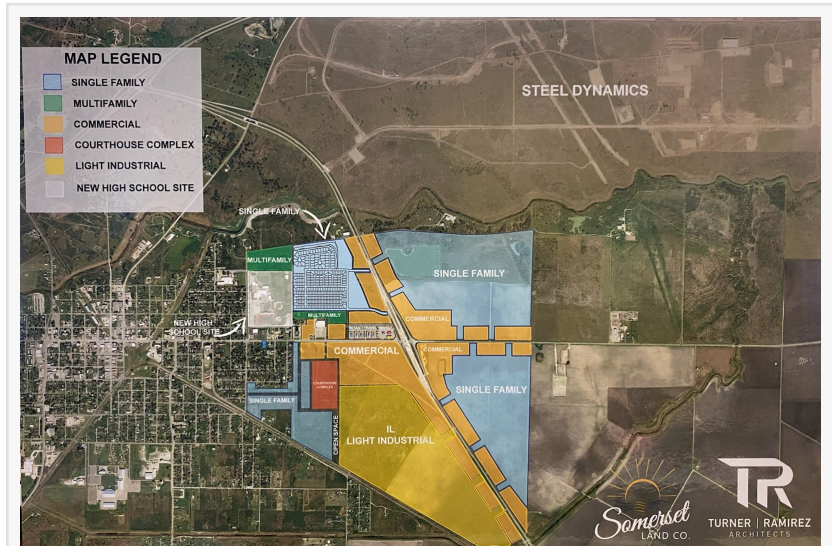

300 +/- Acres of Light Industrial Land Available in Sinton, TX

SINTON, TEXAS, UNITED STATES, June 28, 2022 /EINPresswire.com/ -- Cravey Real Estate Services, Inc. has been named the exclusive broker for 300 +/- acres of light industrial land that is part of the Somerset Development in Sinton, Texas. This development is designed to serve the growing needs in this area spurred by the new Steel Dynamics plant. The light industrial land is available to be sold as all or part, a build to suit, or land lease. It is zoned, entitled, and is ready for immediate development.

[Somerset at Sinton](#) is a large development project consisting of commercial, retail, residential, and industrial development along US Highway 181. This development is approximately 10 miles away from Gulf Coast Growth Ventures in Gregory. San Patricio County is home to a number of large industrial companies from petrochemical to steel, such as Chemours, Gulf Coast Growth Ventures, OXY, Steel Dynamics, Cheniere, and Voelstalpine, totaling in 50 billion dollars in capital investment over the last 8 years.

Contact Matthew Cravey, president of Cravey Real Estate Services, Inc., for more information.

About Cravey Real Estate Services, Inc.

Somerset at Sinton Aerial Map