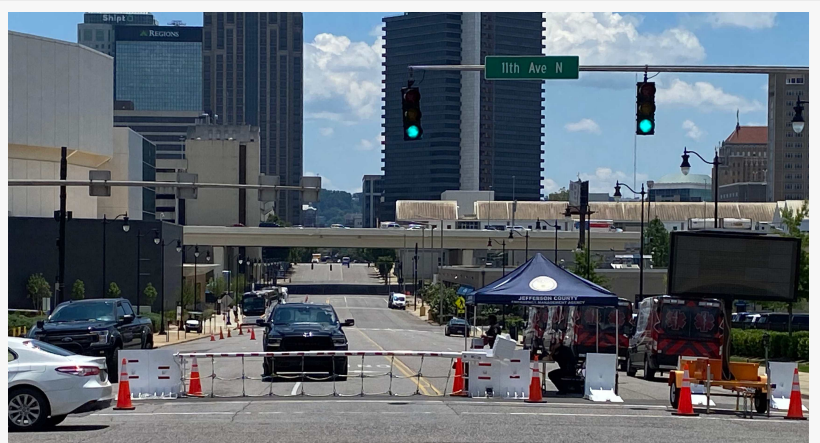

# LET THE GAMES BEGIN AND MERIDIAN RAPID DEFENSE GROUP IS THERE

*ARCHER BARRIERS AND BEAM GATES PROTECT 2022 WORLD GAMES*

BIRMINGHAM, AL, US, July 19, 2022 /EINPresswire.com/ -- Extraordinary security precautions were needed when thousands of athletes and tens of thousands of spectators descended on Birmingham, AL for the 2022 World Games and Meridian Rapid Defense Group was there playing a major role in perimeter defense at the event.

Beam Gate Set up World Games 2022

Birmingham Mayor Randall L. Woodfin spoke about the special security precautions the city was taking during the World Games. “We are committed to having a very safe event for everyone here. The key word there is safe, and you will see security efforts here like we’ve never seen in our city before.”

“

We are committed to having a very safe event for everyone here. The key word there is safe, and you will see security efforts here like we’ve never seen in our city before.”

*Mayor Randall L Woodfin*

Over several months leading up to the games (designated a SEAR Level 1 event by the Department of Homeland Security) Meridian’s specialists worked with organizers on a fully certified vehicle safety mitigation plan (VSMP). The unique mobile design of the Meridian [Archer 1200](#) Barrier made it the ideal solution for securing zones where pedestrians needed clear access to stadiums while being protected from the possibility of injury by an out-of-control vehicle.

“The eyes of the world are on Birmingham,” said Special Agent Patrick Davis from the U.S. Secret Service. “This will be like 24 Super Bowls over a ten-day span, so security is imperative.”

“In all, we placed more than 160 Archer 1200 Barriers at 28 locations,” said Peter Whitford, Meridian CEO. “This particular barrier is designed to take the place of larger unsightly concrete or water barriers. Crash tests have shown it does a better job and has the strength to stop a