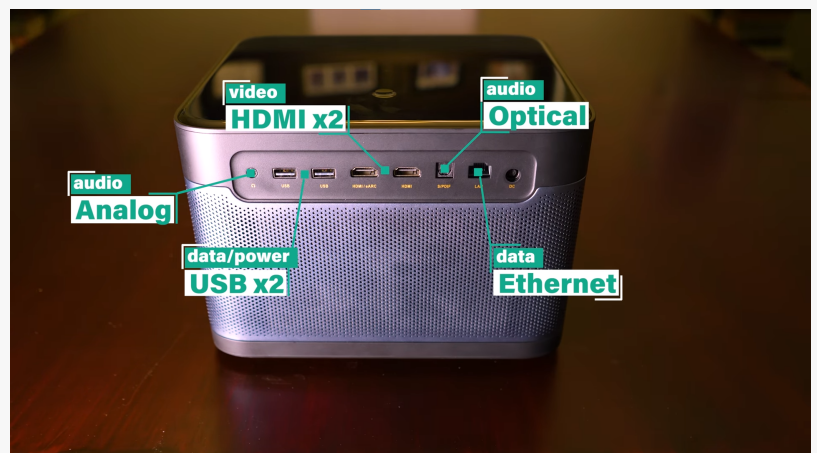

dangbei mars pro ports