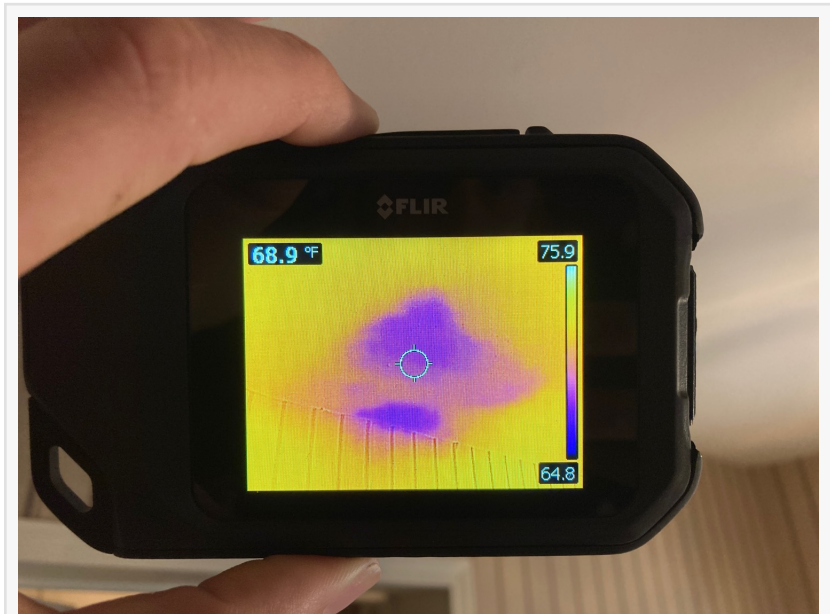

HOUSTON , TEXAS , UNITED STATES,
July 20, 2022 /EINPresswire.com/ --
HOUSTON MOLD ASSESSMENTS

Think of mold as moisture. Where there's consistent moisture, there's a greater probability for mold growth. Imperial Pro 's mold assessment is an advanced moisture investigation where the overall goal is to visually search for mold growth and to identify the locations and sources of excess moisture that causes mold growth.

MOLD ASSESSMENTS

[Imperial Pro Inspection's professional mold assessment](#) consist of a diligent visual inspection enhanced by the use of [thermal imaging](#) and noninvasive moisture meters. Moisture that causes mold growth is often hidden in less visible areas of a home, usually in areas with poor air circulation, which is why home buyers, homeowners and business owners rely on licensed mold assessments from Imperial Pro Inspection.

IMPERIAL PRO, THE NAME YOU KNOW.

Since mold is ubiquitous, existing everywhere in the air at some level, air samples can be inconsistent, especially in vacant or improperly ventilated homes involved in real estate transactions; potentially skewing lab results. A mold assessment is not an air quality test or mold testing. Imperial Pro's goal is to identify previous, current or potential moisture issues that causes mold growth responsible for contaminated indoor air.

Infrared Thermal Imaging Scan Locates Hidden Plumbing Leak

WHY IMPERIAL PRO MOLD ASSESSMENTS

- COST-EFFECTIVE MOLD ASSESSMENT
- ADVANCED MOISTURE INTRUSION SURVEY
- INFRARED THERMAL IMAGING SCAN
- Licensed Visual Mold Inspection
- Industry-Leading Mold Assessment Report
- Mold Condition Observations
- Mold Maintenance Plan