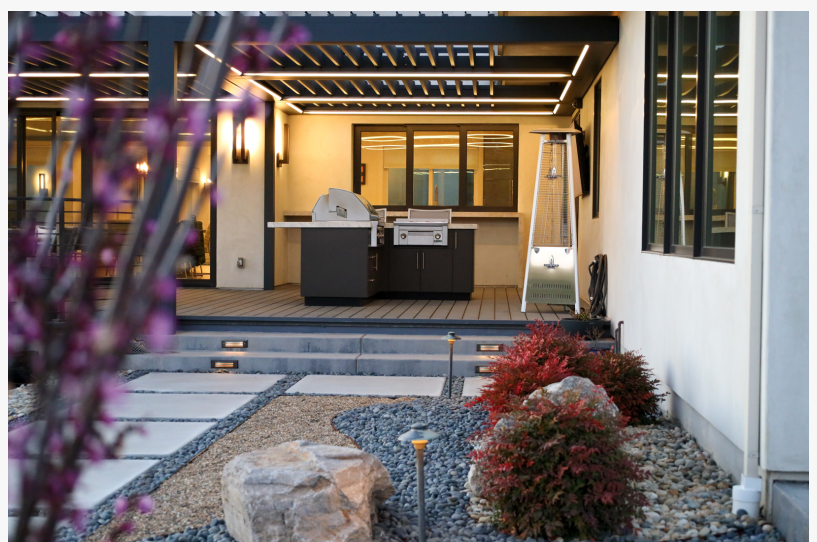

New planting design spans a broad spectrum from natural grassland to structural specimens. Texture seems to rule over all- soft wispy grasses contrast stark hardscape, thick leathery leaves stand upright amidst soft groundcovers, and wild-looking plants have a bold presence singularly or in mass. Warm colors can brighten and soften geometric hardscape.

Also present is the refreshing green of turf – whether real, faux, or in combination. While it may seem surprising, we design with faux turf to help clients optimize their water efficiency and simplify their lives – no mowing or brown spots to deal with here. Not to mention, new styles of faux turf are getting more and more convincing. It really can look real, elegant, and manicured. Who knew?! At J. Montgomery Designs, we find that contemporary planting is a whole mood, and we're here for it.

Overhead, a louvered pergola is fully controlled by the touch of a button – opened for a breeze or for slanted sunlight, or fully closed to protect from the elements. All LED lighting is also remote-controlled, and this grill photographed above from Lynx is positively state-of-the-art. The perfect spot to catch your favorite HGTV show or grill your best patties, or kick it up a notch with the outdoor sound system.

Dancing highly recommended.

Debbie Bumbhardt
J. Montgomery Designs
+1 925-820-8884
hello@jmontgomerydesigns.com

A contemporary kitchen with louvered pergola, built in BBQ and modern landscaping.