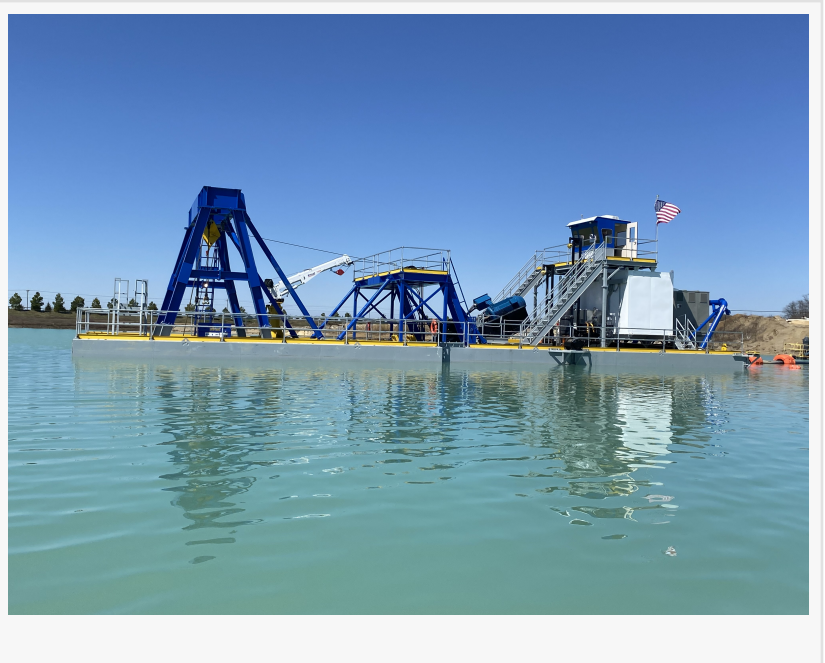

# CUSTOM DREDGE WORKS Annouces the Delivery and Launch of a 12" Electric Cutter Suction Dredge for YORK BUILDING PRODUCTS

HENDERSON, MARYLAND, USA, August 22, 2022 /EINPresswire.com/ -- [Custom Dredge Works](#) is excited to announce the delivery and launch of a 12" [Electric powered Cutter Suction Dredge](#) at Eastern Shore Sand & Gravel, which is owned by York Building Products. This dredge has an 85 foot long ladder capable of comfortably mining in water depths up to 62 feet.

A Cutter Suction Dredge is a floating mining oriented machine that pulls Sand and Gravel Aggregate up from the bottom of a mining pit that is mostly filled with water. Often times, mining companies have a negative view of the accumulation of water in a mine. However, if the production criteria and objectives of the mine support the addition of a Dredge, more often than not, the Dredge meets or exceeds production goals, and at the lowest Cost Per Ton.

“

Our focus was to design and deliver a World-Class Flagship Dredge to York Building Products. We believe that we have achieved that.”

*John Jones, President of CDW*

York Building Products has christened the Dredge from Custom Dredge Works at the “The Mary Beth”. The dredge is successfully achieving the mining production objectives that York set forth and expected.