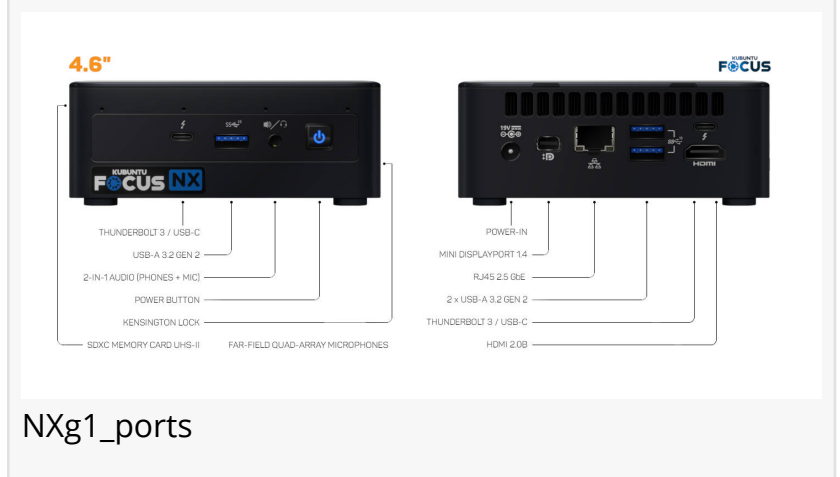

The Kubuntu Focus Team Announces Their New NX Desktop Model

Kubuntu Focus has expanded their system offerings, with a new small form factor desktop system.

SAN FRANCISCO, CA, USA, August 23, 2022 /EINPresswire.com/ -- Today the Kubuntu Focus team announces their latest system: The Focus NX small form factor desktop. This is their third model optimized for Kubuntu 22.04 LTS and the KDE Plasma interface.

The [Kubuntu Focus NX](#) can be ordered with either the i5-1135G7 or i7-1165G7 11th generation Intel® CPU. Both are fast and power-efficient. They also include the Xe iGPU, which is often 3x faster than the prior-generation and drive up to four 4K displays concurrently. Systems are built to order and can be customized with up to 64 GB of 3200Mhz dual-channel RAM, 6 TB of total storage (2 TB NVMe, 4 TB SSD), and optional full disk encryption. [Prices start at \\$695.](#)

NXg1

NXg1_ports

The NX has many high-speed ports and features to make connecting simple and fun:

- * 2 x Thunderbolt™ 3 / USB-C with DisplayPort 1.4
- * 1 x HDMI 2.0b
- * 1 x Mini DisplayPort 1.4
- * 3 x USB-A 3.2 Gen2
- * 1 x RJ-45 Intel i225-V 2.5 GbE LAN (10/100/1000/2500 Mbit/s)
- * 1 x Audio Jack 2-in1 with Headphone and Microphone
- * 1 x Far-Field Quad-Array Microphones

- * 1 x SDXC Memory Card Reader
- * 1 x Kensington Lock Mount
- * 1 x VESA Compatible Bracket for Monitor Mount

"The NX is perfect for developers, creators, and engineers that want or need compatibility with the OS that powers the internet and billions of other devices," says Michael Mikowski, General Manager. "We feel its tiny footprint, high performance, and the Kubuntu 22.04 LTS OS makes it a great choice for development workstations, office servers, and media centers. Thanks to the great port selection, one can easily add an eGPU to run large ML pipelines or turbo-charge rendering performance when needed."