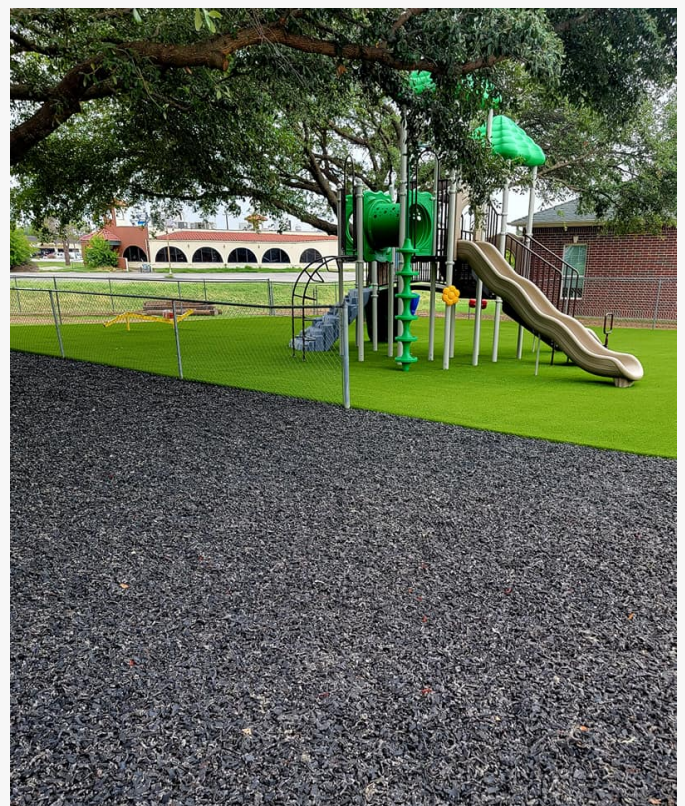

You can keep your kids safe on the playground by installing artificial grass. Playground surfaces are designed to absorb impact so as not risk of falls, but if you want a softer surface that is also safer than natural materials like sand or soil; then this will work best for all ages!

Burleson Child Development Center decided to change out their old Pea Gravel playground with Artificial Turf and Rubber Mulch. Nick Ogilvie the

owner of Luxe Blades and team took out all the pea gravel and transformed this playground into something great. Artificial turf has several benefits over its natural counterpart, which makes it an excellent option for public playgrounds. One of the biggest advantages artificial surfaces offer is their convenience - you won't have to water or maintain them in any way! This means more

free time with family because there's no needful work on your part either; just give this thing a good brush every once-through year (or less) and let mother nature take care everything else while you enjoy being outside enjoying her beautiful masterpiece called summer weather.

“

Safety is our game!”

Nick Ogilvie

Playground Transformation

Artificial turf can be a great investment for your local school or playground. It may only last 10-25 years, but it will withstand heavy foot traffic without damage and remain flush with its original color all summer long! In addition to being durable enough so that children don't wear down their shoes on every playdate over marginalized areas of dirt - this type also prevents fading in