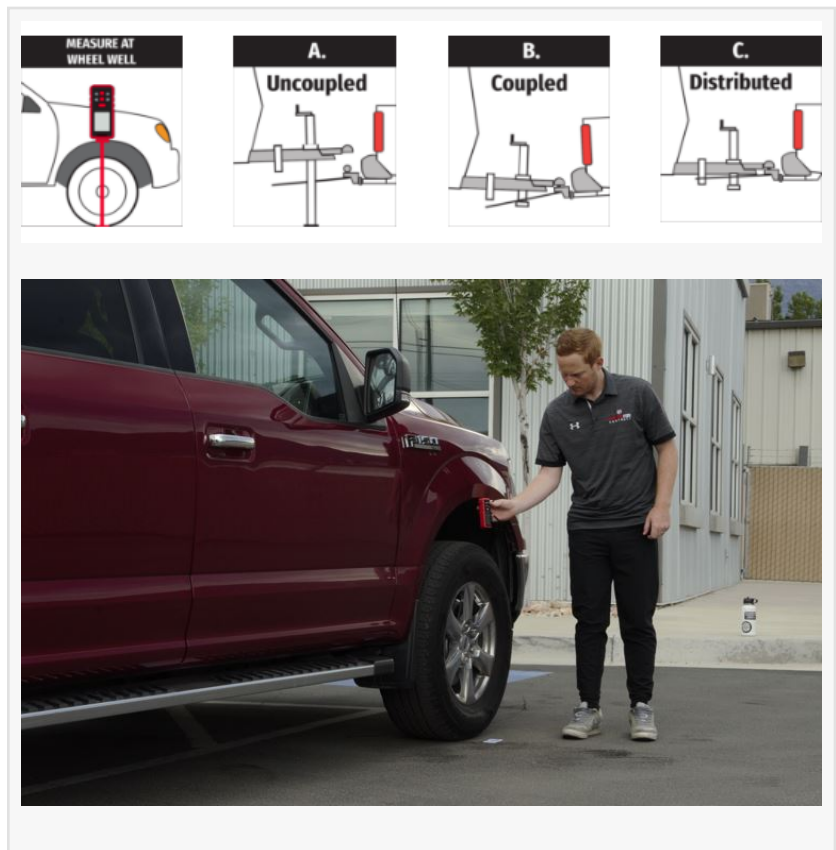

Digital Leveling

The digital level quickly verifies the trailer pitch, which is helpful during and after hitch installation and during campsite set up. A level trailer is more aerodynamic while driving, saving gas money, and a level trailer provides a more comfortable night’s sleep.

Digital Measuring

A 50-meter red laser can accurately measure the distance between any clear and visible points. Measurements with the OnTarget can easily be taken with one hand. This feature is helpful when determining the depth or width of a campsite. The OnTarget can take different measurements in distance measuring mode and add or subtract them to give trailer owners a new total.

Area and Volume Measuring

Many trailers have cargo holds or large open areas for storage. The OnTarget can quickly determine the size of the area, making packing easier. The OnTarget can also save weight distribution or other measurements for future reference and editing if later adjustments need to be made.

“Our goal is to have safe and happy customers on the road,” says Rich Elliot, Director of Sales and Marketing at Progress Mfg., “The OnTarget delivers on that promise by providing accurate weight distribution percentages as well as other helpful properties.”

By purchasing an OnTarget, trailer owners know their hitch is set up correctly, and have peace of mind while towing.