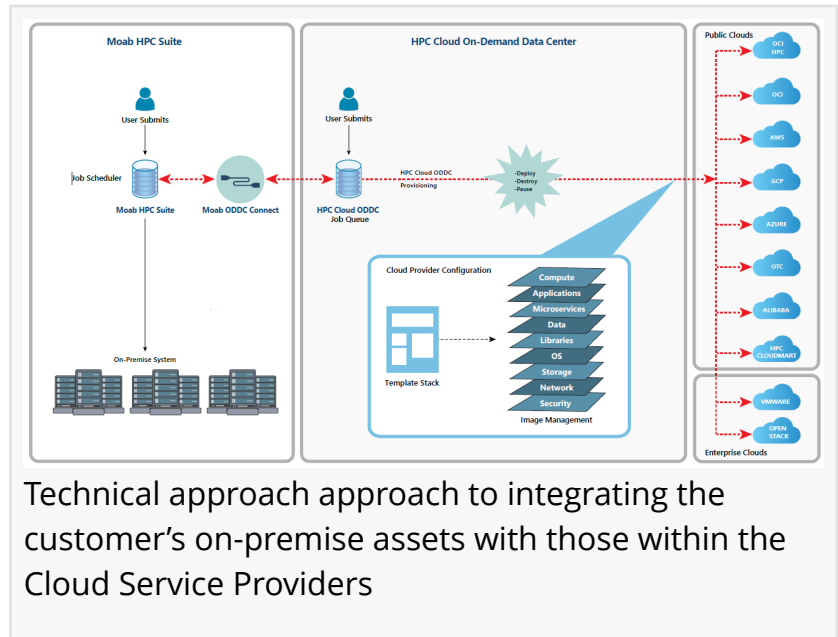

“

Adaptive Computing is delighted to be officially allied with CompectA. The new strategic partnership will broaden our reach in Turkey and EMEA, bringing HPC Cloud On-Demand to many new organizations.”

Technical approach approach to integrating the customer's on-premise assets with those within the Cloud Service Providers

Adaptive's HPC Cloud On-Demand Data Center (ODDC) is a scalable cloud systems management solution that gives organizations the ability to spin up temporary or persistent HPC cloud infrastructure resources quickly, inexpensively, and on demand without vendor lock-in to any major cloud service provider. The enterprise-grade platform can be used to automatically deploy and build clusters in the Cloud, automatically run applications on those clusters, and then terminate the cloud resources, ensuring that the customer only pays for what is being used. Customers typically save 50 – 70% on cloud usage costs and only pay for cloud infrastructure while resources are in use.