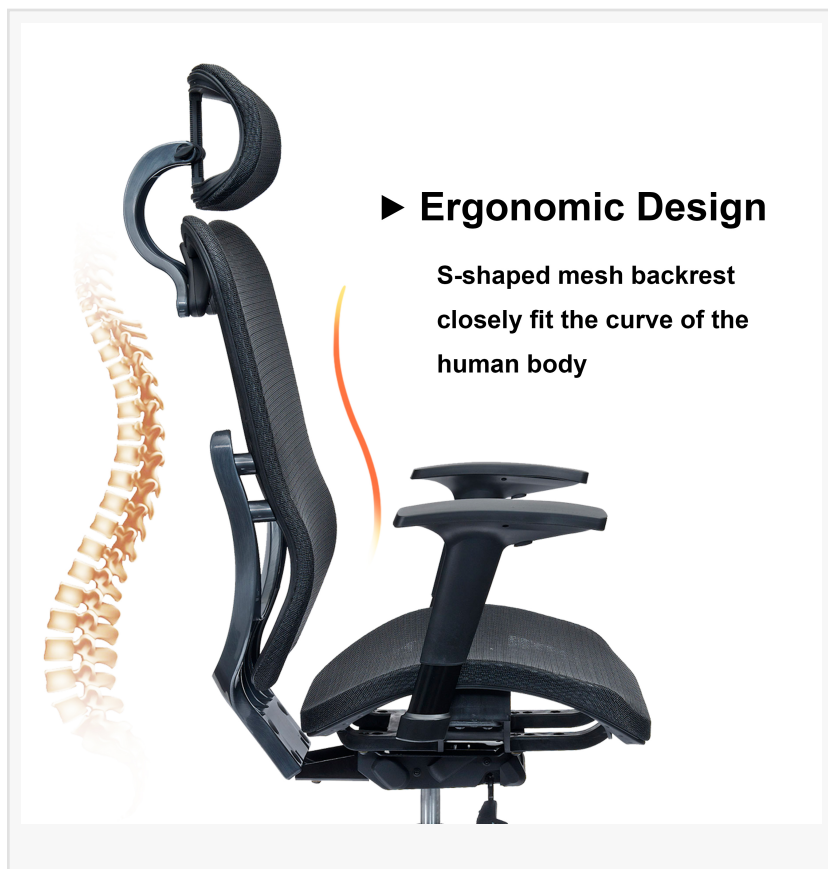

(Business + Institutional Furniture Manufacturers Association) has become the standard for general government agencies, commercial procurement, and design agencies.

Finally, this innovative new chair is built to last. The mesh material is fairly elastic, allowing it to slightly stretch and form to the body while returning to its original shape and structure while not in use. The product is also easy to clean and resistant to fading typical of prolonged use. Able to support up to 120 kg (265 lbs), this versatile chair is recommended for all body sizes and types and is sure to be a hit this season.

The M MESH M CHAIR chair can currently be purchased on Amazon. A limited-time promotional code can be applied at checkout from 12/1/2022 - 12/31/2023: NEWSFOR2023

<https://www.facebook.com/MESHMCHAIR>

Eric Lin
UEI YUANG ENTERPRISE CO., LTD
info@moldtw.com

This press release can be viewed online at: <https://www.einpresswire.com/article/601186037>

EIN Presswire's priority is source transparency. We do not allow opaque clients, and our editors try to be careful about weeding out false and misleading content. As a user, if you see something we have missed, please do bring it to our attention. Your help is welcome. EIN Presswire, Everyone's Internet News Presswire™, tries to define some of the boundaries that are reasonable in today's world. Please see our Editorial Guidelines for more information.

© 1995-2023 Newsmatics Inc. All Right Reserved.