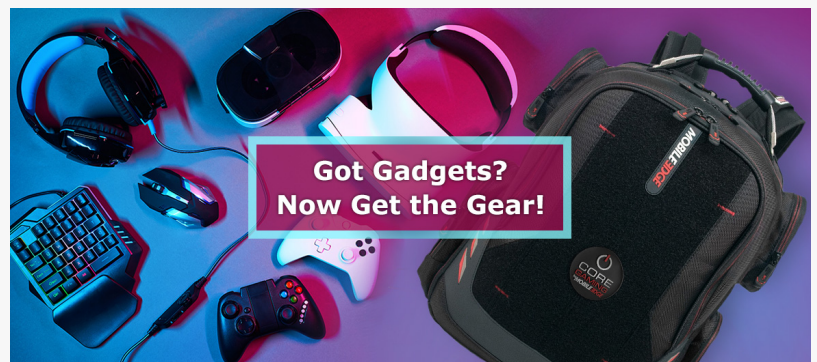

Got Gadgets? Then Get the Gear