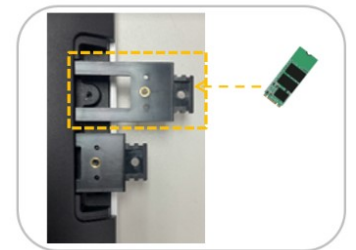

Easy Access M.2 SSD M-Key
PCI-e Gen 3 x 4 NVME

Ares550 POS System with Innovative Mechanical Design of Easy Access