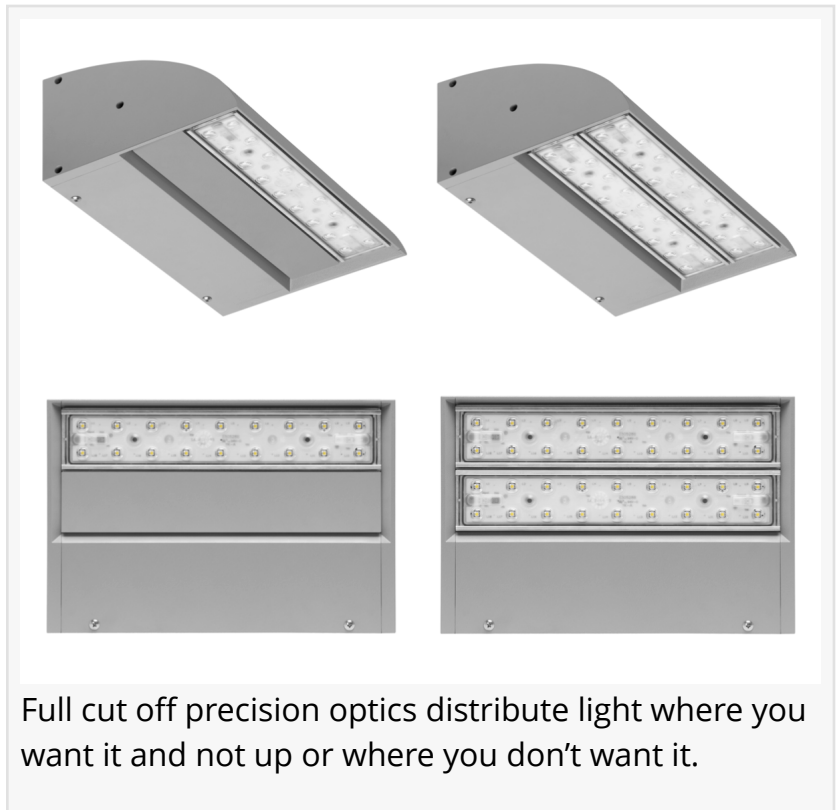

APTO features a durable die-cast aluminum housing and is IP66 wet location rated. It is finished with a salt-spray rated powdercoat. Standard colors are bronze, black, white, or gray. Custom RAL finishes are available with a minimum order quantity. APTO is rated L70 @ 200,000+ hours. 10KA Surge protection is standard. and with an operating temperature range of -40°C to +50°C (-40°F to 122°C) it will last function in almost every place on Earth. A choice of 590nm Amber, 2200K, 3000K, 4000K, 5000K, or 5700K is available. Color rendering of Ra>70 standard. Ra>80 and Ra>90 are option with 3000 Kelvin and above.

With a choice of 12 different optics that control light distribution, full cut off optics, and optional backlight shielding, APTO distributes light where you want it and not up, in building windows, or any other place where you don't want it. 1-10v Dimming is standard. Available controls are a

APTO EXTREME-LIFE Full Cutoff LED Wall Packs are the wall pack we have always wanted to manufacture. We can build and ship custom LED wall packs that meet most lighting ordinances in about 2 weeks."

Steven Rothschild, CEO

photocell, programmable occupancy/daylighting sensor, or drivers ready for DALI, PWM or DMX control systems when ordered/specified for these operating systems. There is an optional emergency power supply available too. A 5-year limited warranty is standard and a 10-year limited warranty optional. For more information contact Access Fixtures.

About Access Fixtures

Access Fixtures is your factory-direct source for commercial, industrial, hospitality and sports high-performance lighting solutions. With custom manufacturing capabilities, Access Fixtures builds durable,

long-life LED luminaires for general lighting applications and specialty markets including transportation, freight terminals, sports fields and arenas, clean rooms, power plants, warehouses, and manufacturing facilities. Luminaire types include wall packs, area lights, bollard lights, sports lights, post top and high bays. For more information, visit Access Fixtures at www.AccessFixtures.com.