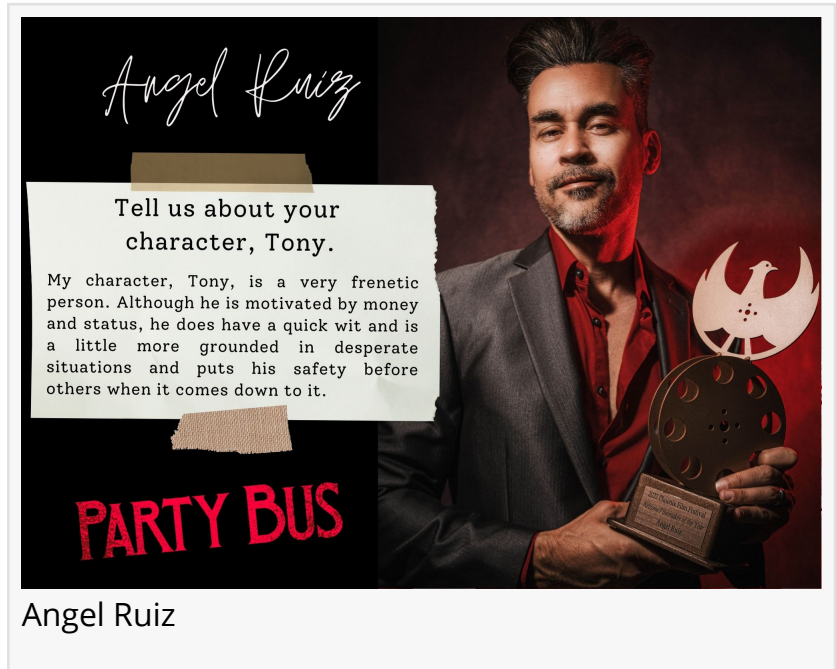

Actor Angel Ruiz: Tony From the New Horror Film Party Bus

NEW YORK, MANHATTAN, USA,
December 28, 2022 /

EINPresswire.com/ -- [Angel Ruiz](#) began his acting, writing, and film directing career in 2006. In addition to appearing in short films screened at festivals across the country, the actor has appeared in several feature films produced locally. He received a Filmmaker of the Year award from the Phoenix Film Foundation in 2022. Currently, Angel Ruiz is working on several projects and has formed a small production company to assist other filmmakers.

While growing up, Angel Ruiz was greatly influenced by *The Thing*, *The Howling*, and *Aliens*. Since he is an artist, he enjoys creating things from scratch and sharing the results with others. One of his favorite roles was playing an undercover spy in his spy film, for part of which Angel assumed the disguise of another character. He found the concept of a dual character very intriguing.

Angel Ruiz played Tony, a very frantic character in the movie. He is indeed motivated by money and status, but he also has a quick wit, is a little more grounded in desperate situations, and will put his safety ahead of others when the time comes. His portrayal of this character has been different from the ones Angel has played before due to his weaselly nature. Tony is one of those people you would have to be cautious around because he can instantly utilize any information against you.