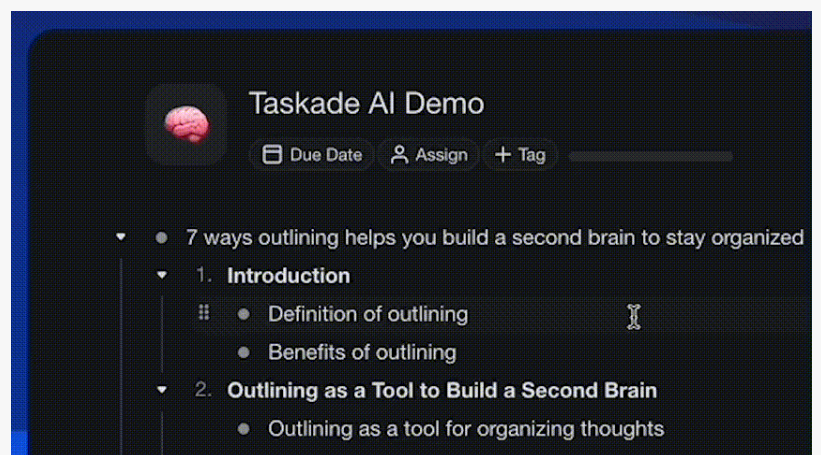

[Instagram](#)

[YouTube](#)

Create an “/outline” automatically from anywhere in your project, in any view!

With a basic structure, use “/expand” to fill in the rest of your outline effortlessly.

This press release can be viewed online at: <https://www.einpresswire.com/article/614534325>