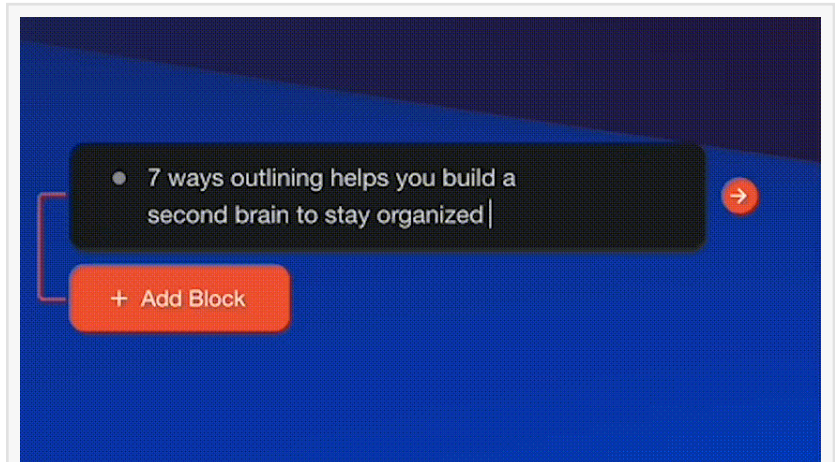

# Taskade AI Debuts: Transform Collaborative Writing with Dynamic Mind Maps and Outlines

*Taskade AI Takes the Future of Work by Storm: Revolutionizing Outlining and Mind Mapping with ChatGPT Collaborative AI Technology*

SAN FRANCISCO, CALIFORNIA, UNITED STATES, February 2, 2023

/EINPresswire.com/ -- [Taskade](#) is proud to introduce a new [AI](#) tool that revolutionizes outlining and mind mapping, Taskade AI. With this innovative feature, outlining projects becomes easier and more efficient. Taskade AI brings the best parts of OpenAI's ChatGPT to Outlining, Mind Mapping, and Collaborative Writing.