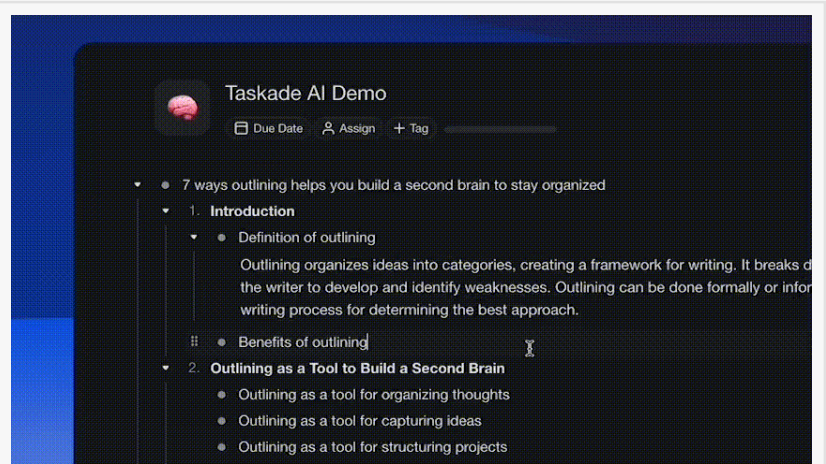

[Instagram](#)

[YouTube](#)

Create an “/outline” automatically from anywhere in your project, in any view!

With a basic structure, use “/expand” to fill in the rest of your outline effortlessly.

This press release can be viewed online at: <https://www.einpresswire.com/article/614534325>