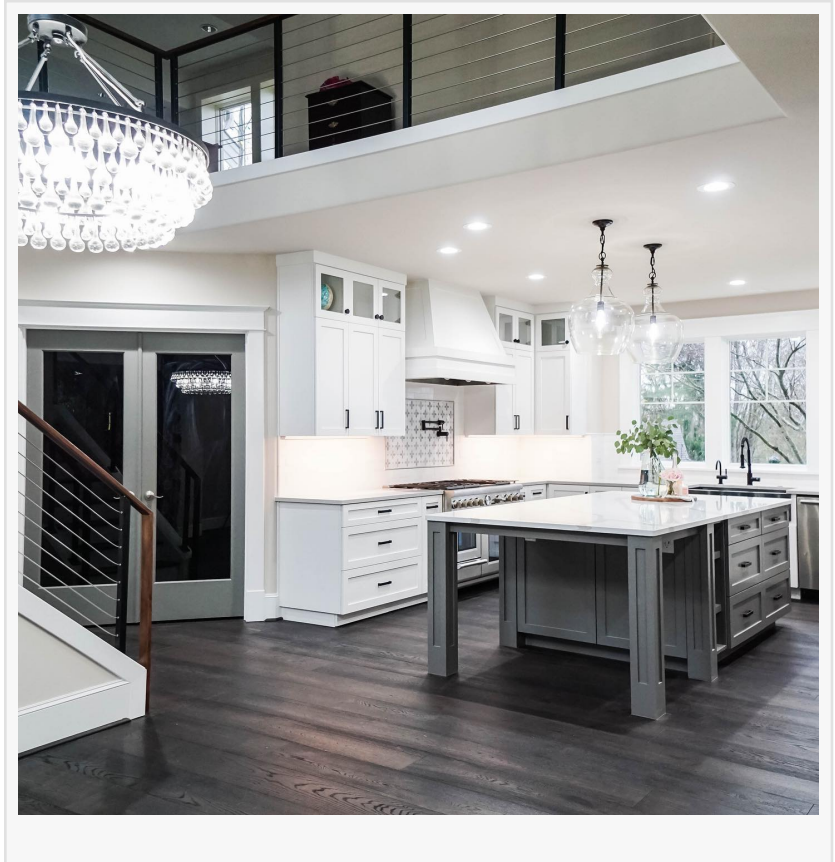

Greater Eastside Painting makes a splash in the Washington Residential and Commercial Painting

Founded in 2016, Greater Eastside Painting is a full-service painting contractor specializing in interior & exterior repaints in occupied spaces.

LAKE STEVENS, WA, UNITED STATES, February 5, 2023 /EINPresswire.com/ -- Greater Eastside Painting is a painting company that serves both residential and commercial clients, and they pride themselves on providing services of the highest possible quality. Tim and Adam established their business in 2016, and since then, they have gained the loyalty of more than a thousand clients. Whether something as simple as a new coat of paint or creating a fresh, inviting space, GEP has the dexterity and the innate creativity to handle whatever challenge comes their

way. Because of their extensive experience, GEP specialists have developed the ability to comprehend the needs and preferences of their customers quickly, so the majority of the time, the customers won't need to make any recommendations regarding the colors and styles that should be used in their spaces. Greater Eastside Painting is the first option that appears for anyone in Lake Stevens, Washington, who conducts a search using the phrase "painting company near me." So far, the company has served more than 1000 happy customers with 5-star reviews.

Tim and Adam are the co-founders of the company. Currently, Rogan Lopez owns the company along with Tim. Together they continue the same quality and consumer experience tradition for which Greater East Side Painting is famous. Speaking to the media, Rogan said, "painting a space is not just about getting some colors, picking brush, and getting the job done, but it is no less than an art that only experts could understand." They said, "The satisfaction of our customers,