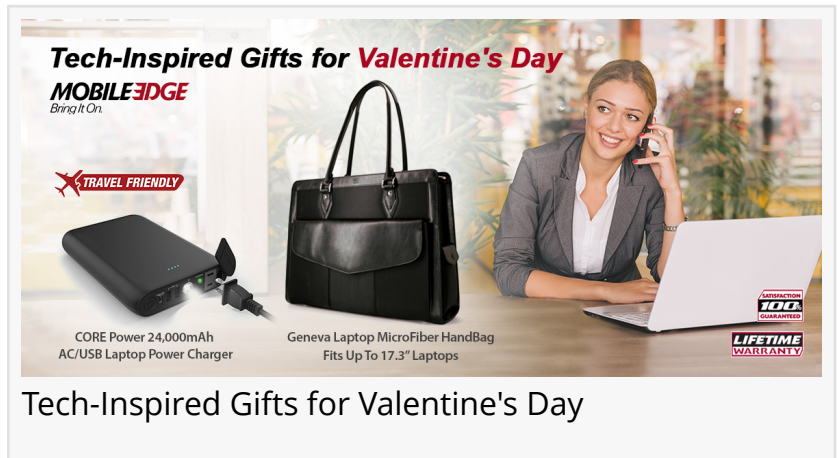

Mobile Edge Helps Protect Tech-Inspired Gifts This Valentine's Day

Feature-Rich Protective Bags and Totes for Women with Mobile Lifestyles

YORBA LINDA, CA, UNITED STATES, February 8, 2023 /EINPresswire.com/ -- Tech-inspired gifts are tops on most Valentine's Day gift lists these days, while flowers and chocolates are considered cliché. [Mobile Edge](#) makes it easy for consumers to give loved ones top-notch gifts to protect and organize their valuable tech. Fashion-inspired cases and totes for women are especially hot this year.

Tech-Inspired Gifts for Valentine's Day

“

Gifts some 'peace of mind' by helping loved ones better protect and organize their electronics is a great way to say, 'I care.'"

*Paul June, VP of Marketing
Mobile Edge*

compartment fits laptops with screens up to 17.3 inches, with plenty of room to spare for power cords, files, and other accessories. The Geneva even features detachable cosmetics clutch.

Mobile Edge's Urban Laptop Tote is used by commuters as a purse, travel bag, briefcase, or even a diaper bag. The exterior consists of lightweight yet durable cotton canvas with contrasting vegan leather accents and trim. The tote features a classic shape with dual top handles for easy carrying. Its main compartment closes via a top zipper, while the interior features separate, padded pockets for a laptop and tablet. There's also internal workstation storage for pens, smartphones, and other accessories. Exterior pockets provide storage for phones, quick-access items, and water bottles.