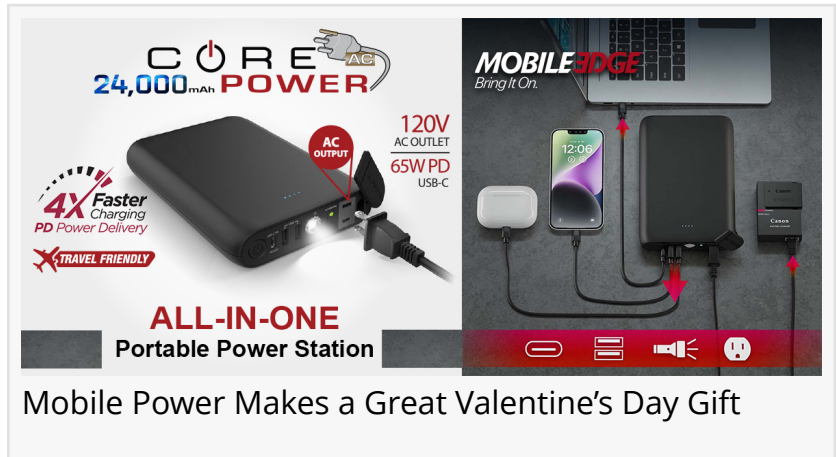

New Core Power 24,000 mAh Laptop Charger by Mobile Edge Is An All-In-One, Portable Power Station

Mobile Power Makes a Great Valentine's Day Gift

YORBA LINDA, CA, UNITED STATES, February 14, 2023 /EINPresswire.com/ -- Power is king for students, professionals, and gamers looking to keep their mobile devices charged while on the go. For anyone wanting to stay connected to their special "someone," this Valentine's Day and beyond, [Mobile Edge](#) has the perfect all-in-one solution. It's the [CORE 24000 mAh Capacity Power Brick](#) and it packs a powerful charge in its lightweight, compact, airplane-friendly design.

“

Portable power is vital for maintaining today's mobile lifestyles. Travelers can rely on the CORE 24000's massive capacity to keep them productive and connected to friends, family, and co-workers.”

*Paul June, VP of Marketing
Mobile Edge*

“[Portable power](#) is vital for maintaining today's mobile lifestyles,” says Paul June, VP of Marketing for Mobile Edge. “Travelers can rely on the CORE 24000's massive capacity to keep them productive and connected to friends, family, and co-workers.”

With four outputs, including a built-in AC outlet, this 65W powerhouse recharges practically anything, anytime. That includes charging up to four devices simultaneously. Plus, with a standard AC outlet, laptops can be connected using their regular chargers.