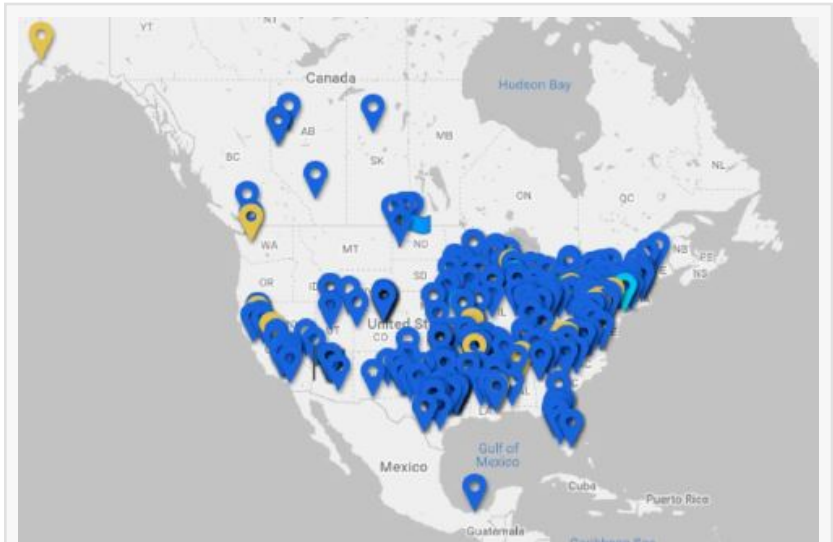

Bus and Train Wash Systems and while he and the original team went through some extremely challenging times, we have manufactured well over 1000 units and have never looked back. We will continue going through challenging times while remaining focused on the journey and Doing the Next Right Thing. Whiting Systems innovation in [automated trailer washout equipment](#) is a leading product for fleets who take sanitation seriously.

"With a combined 70+ years of experience working hand in hand with every department this succession plan is a excellent fit for our partners we serve." Buddy Whiting Said. As Whiting Systems continues to grow we are focused on what makes sense to our current customers and what they expect.

" I want to thank my mom and dad for the leadership, mentorship and the providing of opportunities for us all and Whiting Systems since 1974.

Neither I nor Jim have ARRIVED." It isn't a destination, but a Journey. It is a handing off the baton while continuing the race.

It will be a continuation of THE WHITING WAY while striving to be even better. As I have always said and will continue to say: We want to be the Employer of Choice and the Provider of Choice, while remaining Most Profitable." said Russ Whiting

Jason Rhoads

Whiting Systems, Inc. - Alexander, AR

+1 800-542-9031

info@whitingsystems.com

Visit us on social media:

[Facebook](#)

[Twitter](#)

[LinkedIn](#)

[Instagram](#)

Service network