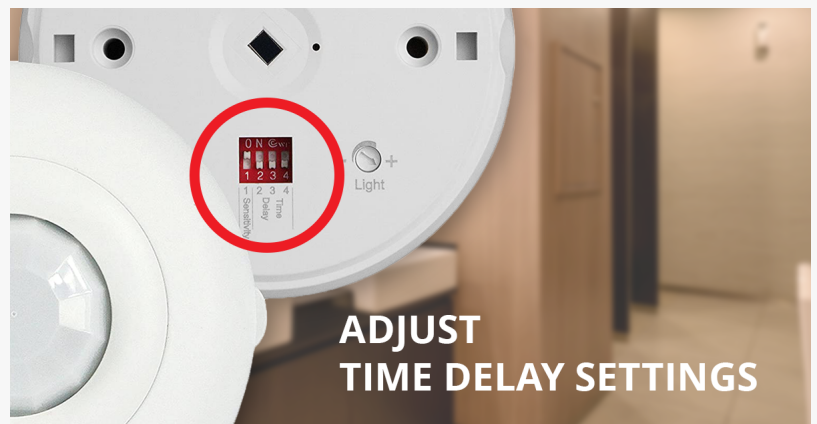

Enerlites Establishes Their Line Voltage Occupancy Ceiling Sensor

This Enerlites ceiling mount sensor is designed for easy installation and extremely precise sensing technology to accommodate proper dimming of any room.

IRVINE, CA, UNITED STATES, February 28, 2023 /EINPresswire.com/ -- Enerlites is happy to introduce their 360° Line Voltage PIR [Occupancy Ceiling Sensor](#). The ceiling sensor is designed for easy installation and extremely precise sensing technology to accommodate proper dimming of any room.

The Enerlites commercial-grade line voltage [ceiling mount sensor](#) operates using [passive infrared](#) (PIR) technology. Using this technology, the sensor operates lights on/off based on occupancy and ambient light levels. It features a 360° field of view fresnel lens that provides up to 800 square feet of coverage. It is designed for direct installation on ceiling tile surfaces. The device includes 4 feet of feeding cable for easy installation. It is compatible with either LED or fluorescent lights.

also be programmed to stay on as long as occupancy is detected. The ambient light level feature prevents the occupancy sensor from turning lights on when the surrounding ambient light levels are sufficient. Both the time delay and light level settings can be easily adjusted.