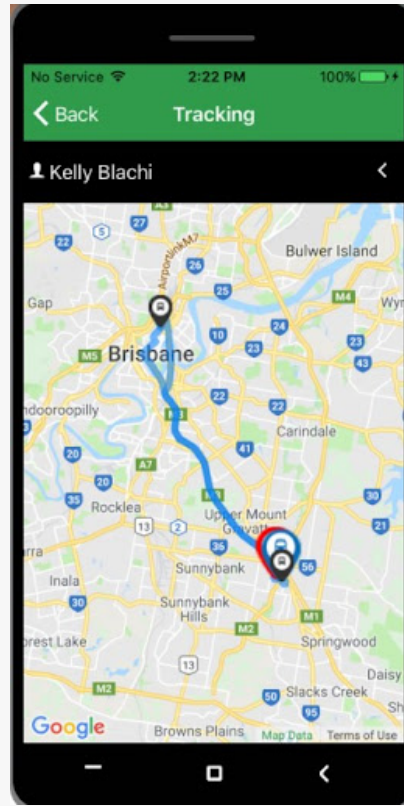

operate their own vehicles. Additionally, the system offers support for schools that rely on third-party transport companies, ensuring that transportation arrangements are made in the event of unavailability from the regular provider. In conclusion, School Travel Manager offers a comprehensive and reliable solution that prioritizes the safety and well-being of students, while ensuring compliance and peace of mind for parents and schools.

Richard Woodhead
The Coach Company
richardw@thecoachcompany.com
Visit us on social media:
[LinkedIn](#)

Real-time tracking App