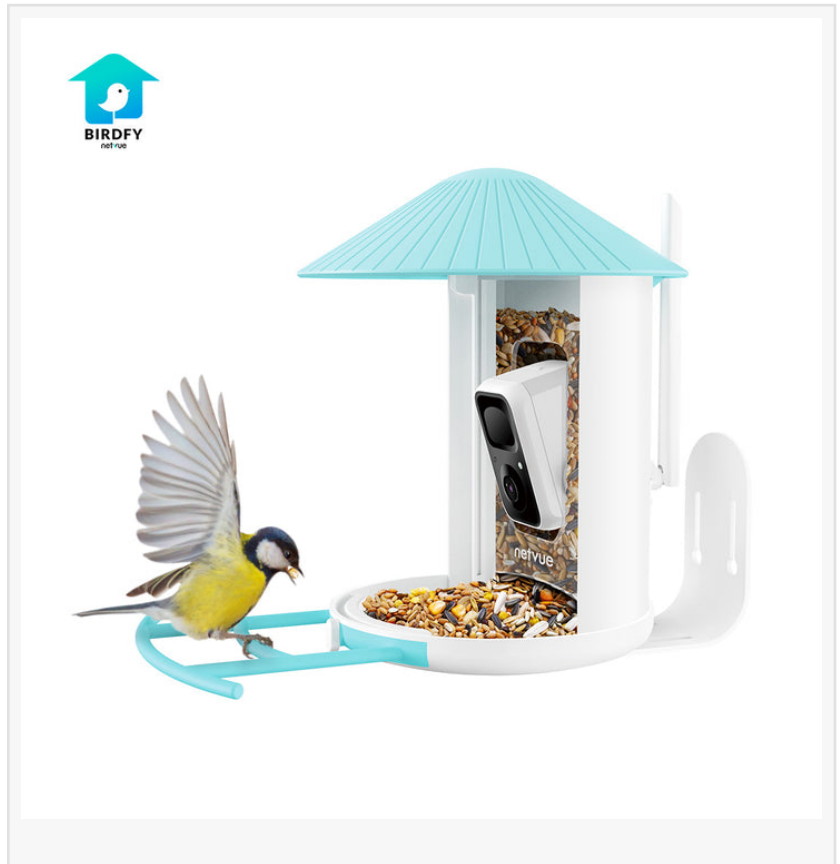

LOS ANGELES, CALIFORNIA, UNITED STATES, March 13, 2023

[/EINPresswire.com/](https://www.einpresswire.com/) -- As the winter snow begins to melt away and the weather starts to warm up, it's time to get ready for the joys of early spring. For bird watchers, this is the perfect time to take out the binoculars and observe the various bird species that begin to make their way back from their winter migration. With Birdfy, bird lovers can take their bird watching experiences to a whole new level.

Birdfy is a smart bird feeder camera that allows users to observe and record different bird species as they visit the backyard feeder. With its advanced features, users can recognize and identify the different birds, making bird watching an enjoyable and educational experience.

Spring migration is a fascinating time for bird watchers, as it brings different bird species to various parts of the world. With Birdfy, users can observe and record the different birds that visit their feeder during this time, and share their experiences with other bird enthusiasts.

Bird watching is an activity that has been enjoyed for centuries, and it continues to grow in popularity. With Birdfy, users can take their bird watching experiences to a whole new level. The camera's easy-to-fill design, moisture-proof performance, and weatherproof features make it perfect for all types of bird watching enthusiasts.