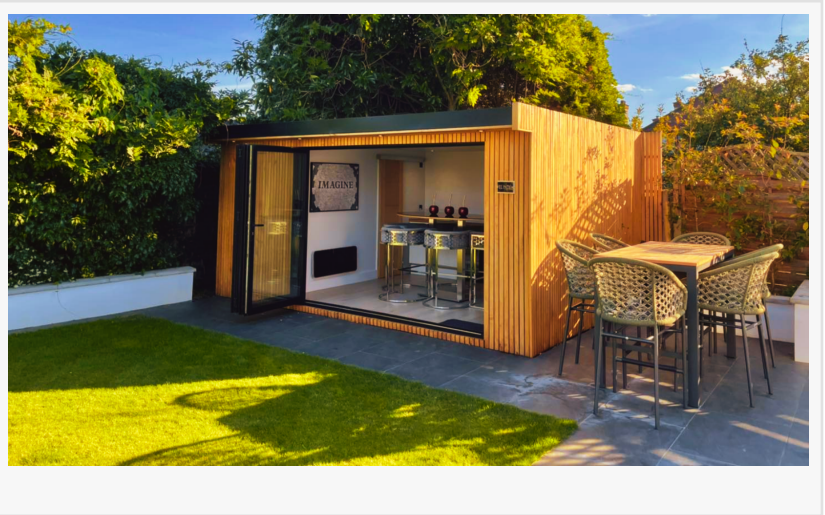

Spacecraft Garden Rooms impress with eco-friendly handcrafted solutions for home businesses

Kent based Spacecraft Garden Room create unique structures with an ecological eye to the future of remote working

LONDON, LONDON, UNITED KINGDOM, March 10, 2023

[/Einpresswire.com/](https://www.einpresswire.com/) -- With more of us now spending time working from home, could a garden room be the way of the future?

[Government figures from September](#)

[2022](#), show that around 1 in 5 (22%) of the British workforce had worked at least one day from home in the previous week, an increase of 10% on pre-pandemic figures.

“

We use local materials as much as possible. The hardwood cladding we use is Sweet Chestnut, which is native to the South East. We use only the best quality, environmentally friendly materials.”

Ben Feldman, Founder and Managing Director of Spacecraft Garden Rooms

The benefits of remote working are widely known to include increased wellbeing, productivity, and work satisfaction, a reduced work-life conflict, and new ways to collaborate.

Founder and Director of [Spacecraft Garden Rooms](#), Ben Feldman, formed the environmentally conscious design and building firm after fourteen years as a teacher of Design, Technology, and Art at secondary schools and Ravensbourne University London. His background in Furniture and Product Design drives his understanding for the space needs of people who want to operate their business or work life in balance with their home life.

Using the right materials ensures Spacecraft Garden Rooms are eco-friendly. Each construction is designed by Ben and handcrafted by his small team in their Dover workshop.