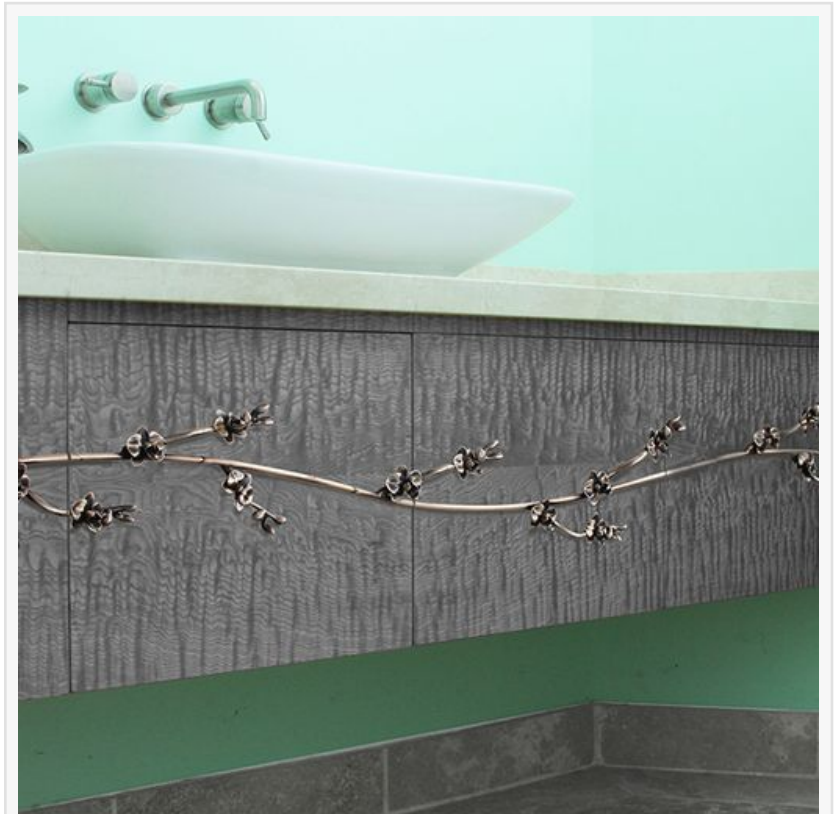

Martin Pierce's unique style manifests itself in several forms. Besides his original cabinet hardware collections, he makes decorative bathroom accessories and limited edition sculptures. The additions to the Orchid collection enhance their already unique door hardware collection, primarily based on nature. These include Hedgerow, inspired by the countryside of the couple's country of origin, England. The other nature ranges are Willow, Fish, Grapevine, Lizard, Mushroom, Butterfly, Bird, Bee, Frog, and Dragonfly.

"The demand for unusual and unique door handles, and hardware continues to grow because consumers seek to reflect their individuality in the spaces they live, work, or do both in," says Anne Pierce, Martin Pierce's wife and business partner. "We seek to perfect their need for comfort and the long aesthetic pleasure they seek. Our Orchid Spray and Large Orchid continue our long tradition of original designs and attention to the finer details."

The Orchid collection is popular because of the species' beauty and more than 20,000 known varieties and hybrids. The artist says that his custom cabinet and door hardware do not depict

Martin Pierce Hardware