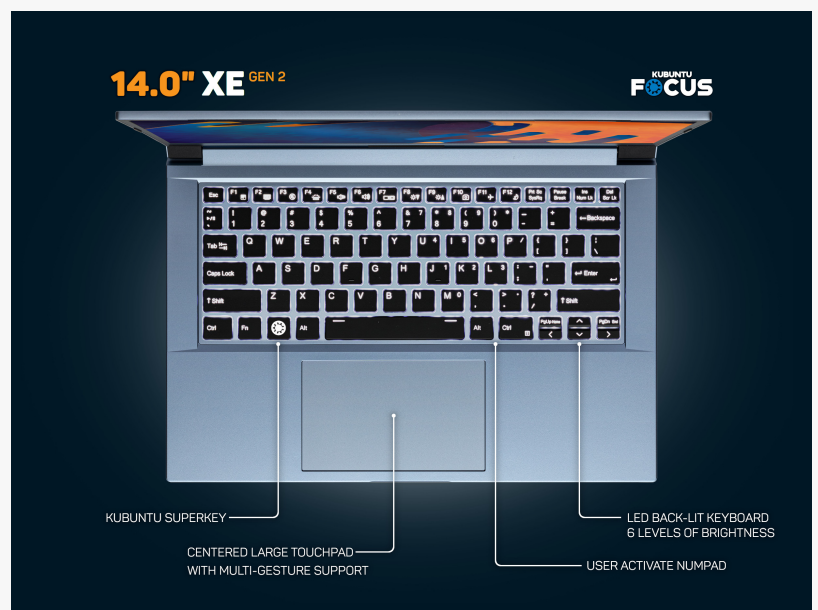

XE Gen 2 keyboard callout