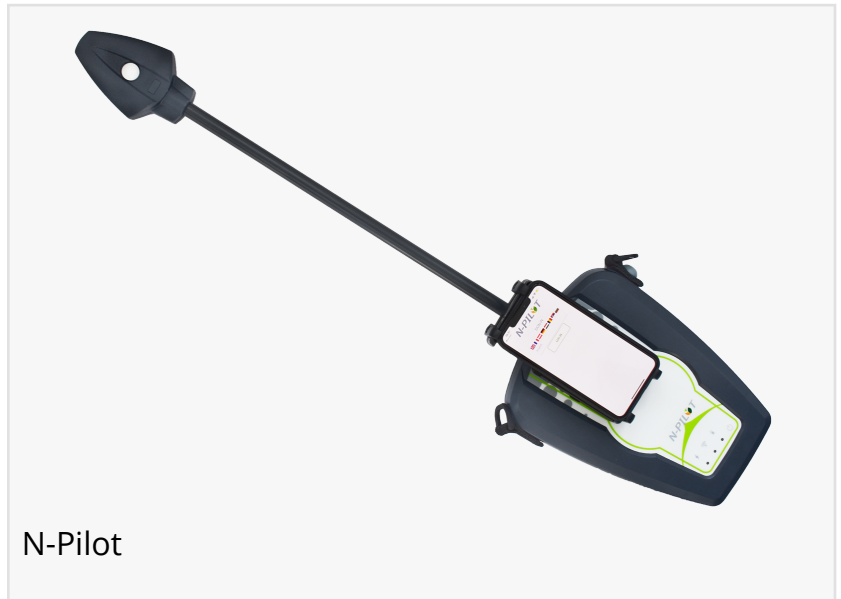

Pessl Instruments and Borealis L.A.T step into distribution and development partnership for N-Pilot®

Pessl Instruments and Borealis L.A.T step into distribution and development partnership for N-Pilot® to optimize fertilizer use with smart IOT and software.

WEIZ, STYRIA, AUSTRIA, March 25, 2023 /EINPresswire.com/ -- [Pessl Instruments](#) GmbH enters into a distribution and development partnership with [Borealis](#) L.A.T GmbH to enhance the companies' N-Pilot® and offer solutions that help optimize fertilizer use.

Pessl Instruments GmbH, a global manufacturer and leading provider of advanced agricultural technology solutions under the METOS® brand, enters into a distribution and development agreement with Borealis L.A.T, a member of the renowned Borealis Group, that focuses on solutions that help farmers optimize their fertilizer use without compromising the crop yield.

Pessl Instruments GmbH."
Gottfried Pessl

When it comes to fertilizer application timing, there's no room for guess-work. The right amount of fertilizer at the optimal time is crucial to reduce the costs and minimize the impact on the soil. Therefore, our main objective of this

collaboration is to develop even better tools that will help with fertilizing decision-making together with more data inputs coming from the Satellite and other handheld devices from Pessl Instruments like DUALEX and MobiLab.

This partnership will aim to bring Borealis L.A.T's digital products closer to the global agriculture market. We will make additional development inputs, namely on N-pilot®, a handheld, portable sensor that detects the nitrogen nutritional status of plants. Along with additional hardware and product enhancement, Pessl Instruments and Borealis L.A.T will optimize fertilizer input without