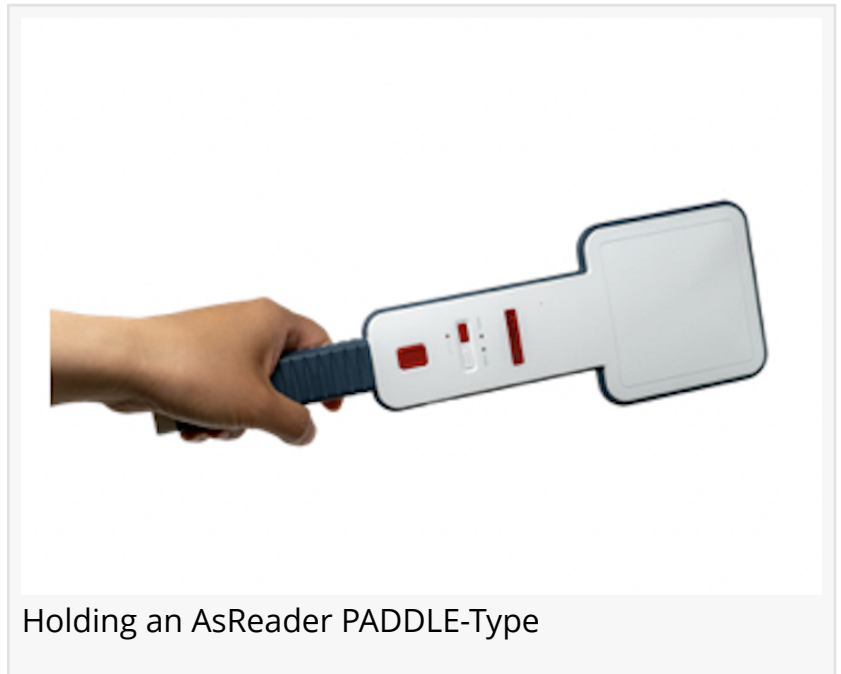

AsReader brings new UHF RFID and Barcode Scanner to the market that can read data where others can't

New PADDLE Type UHF RFID and Barcode Scanner reads data in hard to reach places, including between metal shelves, high up near ceilings, and more

PORTLAND, OREGON, USA, April 3, 2023 /EINPresswire.com/ -- As scanning technology becomes increasingly sophisticated, there are still some places where data lies hidden and hard to reach. These include areas between metal shelves, high up near the ceiling, or located on the exterior of a truck, many feet off the ground. □AsReader has a solution: its new, extendable [ASR-P252B PADDLE-Type AsReader](#).

mechanism also has settings to turn down the power, to avoid scanning stray tags or tags between the user and the target. There are two, quarter-inch threaded "camera mounts" on the device that allow the end-user to extend the reach more than 24 additional feet (7m+) using an extension-pole when they want to reach up and only read a top shelf or items that are way out-of-reach, with or without reading all the tags between, like most readers would do.

RFID tagged pipes, but you only want to read the one tag on the highest pipe, without climbing up there. This scanner can be extended up to reach just that one tag you want to read and avoid the others.”