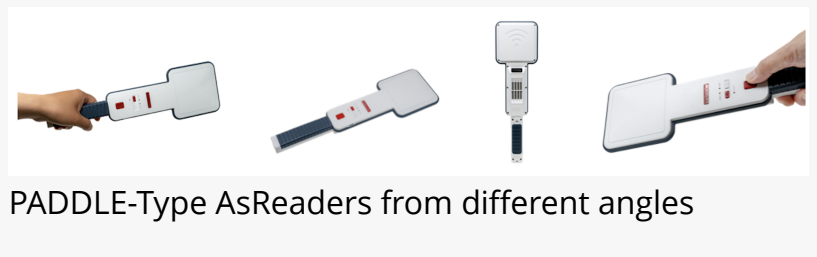

PADDLE-Type AsReaders from different angles