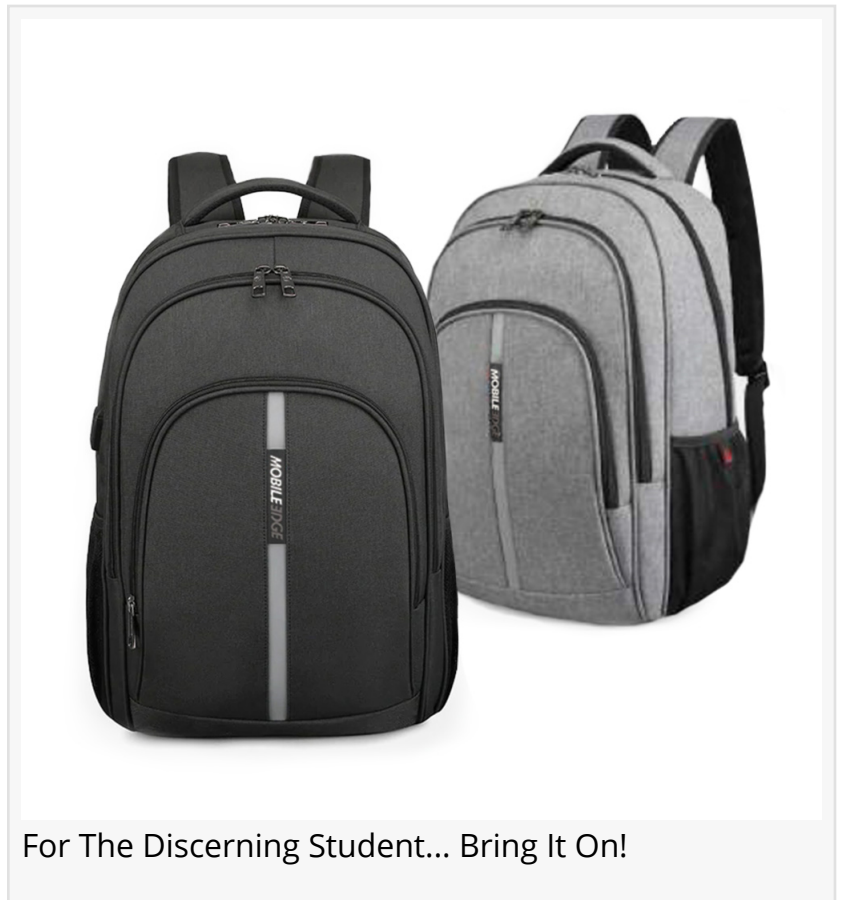

Guarantee.

Special Offer

For a limited time, online shoppers can use promo code SPRING20 at checkout to receive 20% off from the Mobile Edge online store (some exclusions apply). Customers also get free shipping on orders of $75 or more.

Editor's Note: SAMPLES ARE AVAILABLE FOR REVIEW. Supplies are limited.

About Mobile Edge

Founded in 2002, Mobile Edge produces award-winning, durable, and protective laptop cases, messenger bags, backpacks, totes, and more for busy professionals, road warriors, students, and gamers. Mobile Edge is known for its innovative and stylish designs, superior quality, lifetime warranty, and commitment to customer satisfaction. Many leading computer manufacturers rely on Mobile Edge to design and build custom cases for their products.

# # #

Paul June

Mobile Edge, LLC

+1 714-399-1400

pj@mobileedge.com

Visit us on social media:

[Facebook](#)

[Twitter](#)

[LinkedIn](#)

[Instagram](#)

[YouTube](#)

[Other](#)

For The Discerning Student... Bring It On!

This press release can be viewed online at: <https://www.einpresswire.com/article/626366993>

EIN Presswire's priority is source transparency. We do not allow opaque clients, and our editors try to be careful about weeding out false and misleading content. As a user, if you see something we have missed, please do bring it to our attention. Your help is welcome. EIN Presswire, Everyone's Internet News Presswire™, tries to define some of the boundaries that are reasonable