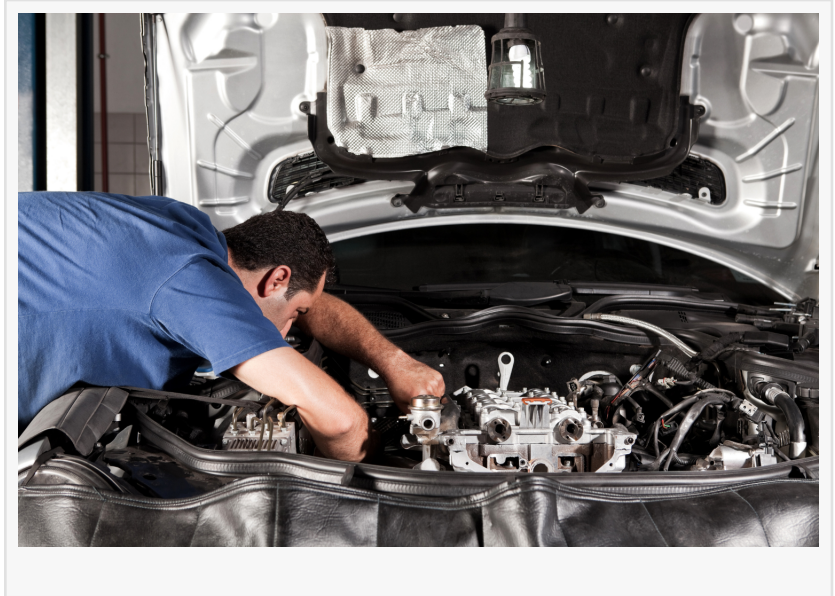

technology trick many car owners. This comes after trusting an incompetent servicing agency or a service member with car fixing. Generally, professional auto body companies have long years of proficiency in providing their services. Because of this reason, they are equipped with the right knowledge and tools to tackle the problems by the time the damaged cars are delivered to their shops. In addition, they are capable of transforming vehicles into brand-new models. Full Tilt Auto Body & Collision, based in West Hatfield, is responsible for providing quality services to clients in West Hatfield by employing trained workers in their company. Mentioned below are some of the expert services offered by a qualified agency for which the necessary skill sets and experience are vital to complete the task:

Modern technology is accompanied by modern equipment. Unfortunately,

many automobile owners lack the ability to keep their vehicles in good working order. Some people even trust neighborhood mechanics to maintain their cars, although they may not have the necessary tools and equipment. Handing a car to an inexperienced repair person after a car

crash can result in further demolition. On the other hand, collision-specialized technicians have various tools, engines, and appliances in their possession, leading to a safe repair procedure. One distinction between a professional auto technician, such as Full Tilt Auto Body & Collision, and an amateur automobile worker is the efficiency and applicability of their instruments. Because there are many issues to handle, there should be various tools for the finest auto maintenance and substitutions. Some of the tools utilized in restoring the damaged components are as follows: