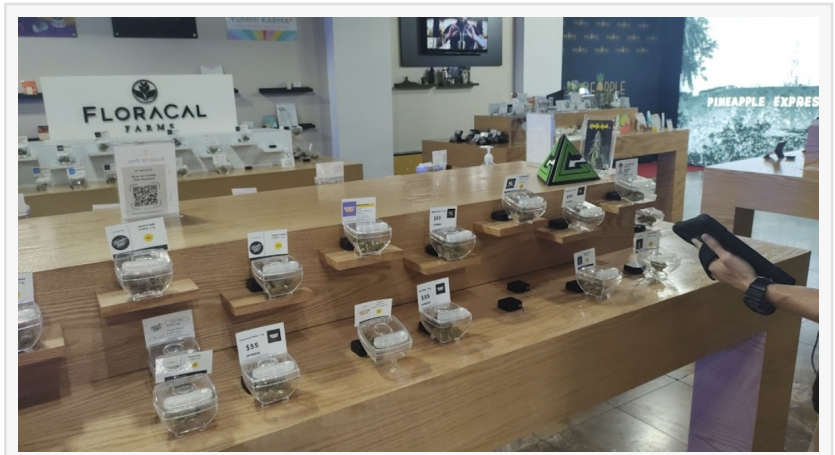

These delicious and potent products are popular among both recreational and medicinal users. The wide range of edibles available includes gummies, chocolates, baked goods, and more, ensuring that customers can find a product that suits their taste buds. Edibles also allow for discreet consumption, making them an ideal choice for those who require a more private method of consuming cannabis. Pineapple Express ensures that all their edibles are sourced from reputable suppliers, guaranteeing quality, safety, and consistent dosing for a reliable experience.

Topicals are available for those who prefer a non-intoxicating, localized relief. These products interact with the body's endocannabinoid system, providing targeted relief without the psychoactive effects of consuming or ingesting cannabis.

Topicals are a unique category of cannabis products available at Pineapple Express Hollywood Dispensary, designed to deliver the benefits of cannabis directly to specific areas of the body. These products come in various forms, including creams, balms, salves, and lotions, which are applied directly to the skin. Pineapple Express offers a wide range of topicals with different formulations, ensuring that customers can find a product tailored to their specific needs.