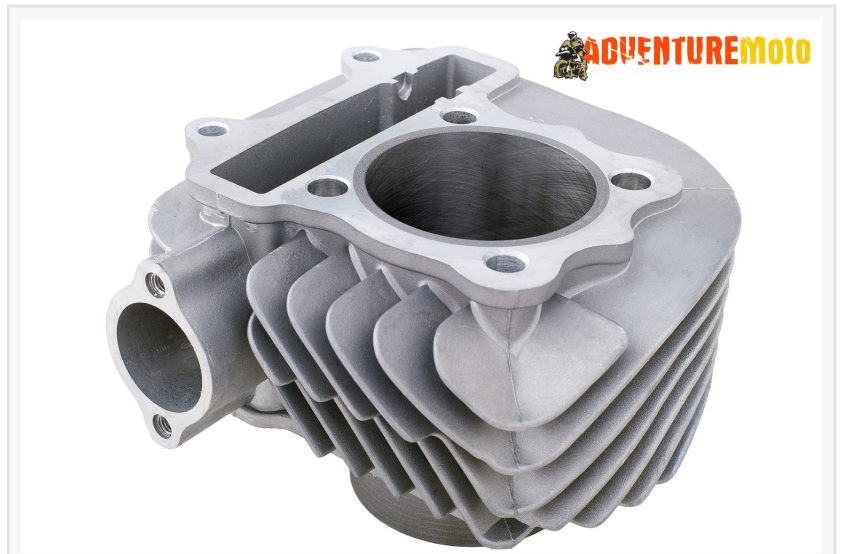

Adventure motorbikes, which require different maintenance and upgrades than sports or urban bikes, have become popular in Australia's motorbiking community. Adventure motorcycles handle differently and are more adaptable. However, riders must know the machine's limits. Dirt biking pushes limits. Such riders need a qualified supply source for better selections or replacements that improve riding performance. Several retailers present inventory from selected brands, frequently unaware of how varied terrains in one region require the dirt bike to be tuned differently or how off-road riding when